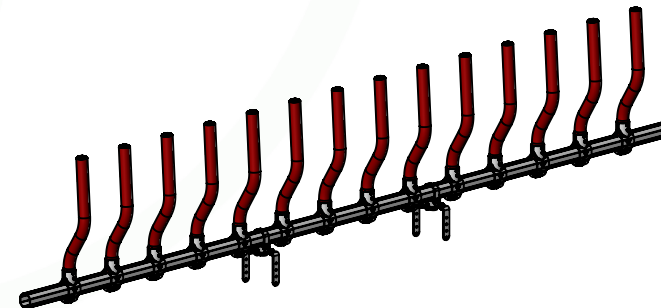

FE2160
DEMI BRIDE RONDE NUE D.102MM
HALF ROUND BRACKET D.102MM BARE

TR4016
RENFORT MURET CONFORT PLUS
WALL REINFORCEMENT BRACKET COMFORT PLUS
(1 pour 4 et 5m, 2 pour 6m / 1 for 4 and 5m, 2 for 6m)

FE2177
DEMI BRIDE RONDE D.102MM COMFORT PLUS
HALF ROUND BRACKET D.102MM COMFORT PLUS

PO0511
 LS CONFORT PLUS VL 10P./4M L.4.45M VERT SANS EMBOUT
 COMFORT PLUS MILKING COWS SELF-SERVICE 10P./4M L.4.45M GREEN WITHOUT END

PO0516
 LS CONFORT PLUS VL 10P./4M L.4.45M ROUGE SANS EMBOUT
 COMFORT PLUS MILKING COWS SELF-SERVICE 10P./4M L.4.45M RED WITHOUT END

PO0512
 LS CONFORT PLUS VL 12P./5M L.5.45M VERT SANS EMBOUT
 COMFORT PLUS MILKING COWS SELF-SERVICE 12P./5M L.5.45M GREEN WITHOUT END

PO0517
 LS CONFORT PLUS VL 12P./5M L.5.45M ROUGE SANS EMBOUT
 COMFORT PLUS MILKING COWS SELF-SERVICE 12P./5M L.5.45M RED WITHOUT END

PO0513
 LS CONFORT PLUS VL 15P./6M L.6M VERT SANS EMBOUT
 COMFORT PLUS MILKING COWS SELF-SERVICE 15P./6M L.6M GREEN WITHOUT END

PO0518
 LS CONFORT PLUS VL 15P./6M L.6M ROUGE SANS EMBOUT
 COMFORT PLUS MILKING COWS SELF-SERVICE 15P./6M L.6M RED WITHOUT END