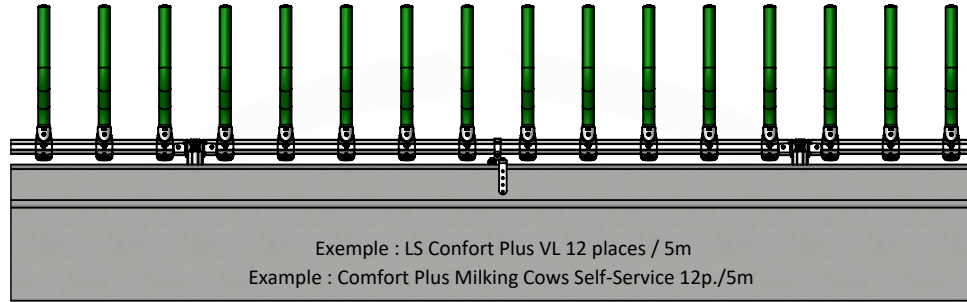

FE2160
DEMI BRIDE RONDE NUE D.102MM
HALF ROUND BRACKET D.102MM BARE

TR4016
RENFORT MURET CONFORT PLUS
WALL REINFORCEMENT BRACKET COMFORT PLUS
(1 pour 4 et 5m, 2 pour 6m / 1 for 4 and 5m, 2 for 6m)

FE2177
DEMI BRIDE RONDE D.102MM COMFORT PLUS
HALF ROUND BRACKET D.102MM COMFORT PLUS

TR1671
POTEAU TREFLE NU D.102MM L.1M
OCTAGONAL POST BARE D.102MM L.1M

FE2132
CHAPE MURALE CONFORT PLUS
WALL BRACKET COMFORT PLUS

TR9105
TUBE TREFLE D.102 L. 4.45M E.3MM
TUBE OCTAGONAL D.102MM L.4.45M T.3MM

TR9106
TUBE TREFLE D.102 L. 5.45M E.3MM
TUBE OCTAGONAL D.102MM L.5.45M T.3MM

TR9108
TUBE TREFLE D.102 L.6M E.4MM
TUBE OCTAGONAL D.102MM L.6M T.4MM

PO0501
MODULE LS CONFORT PLUS VL VERT
COMFORT PLUS DAIRY COWS SELF-SERVICE
MODULE GREEN