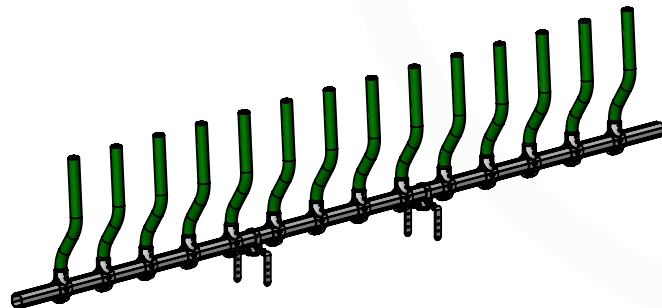

FE2160
DEMI BRIDE RONDE NUE D.102MM
HALF ROUND BRACKET D.102MM BARE

TR4016
RENFORT MURET CONFORT PLUS
WALL REINFORCEMENT BRACKET COMFORT PLUS
(1 pour 4 et 5m, 2 pour 6m / 1 for 4 and 5m, 2 for 6m)

FE2177
DEMI BRIDE RONDE D.102MM COMFORT PLUS
HALF ROUND BRACKET D.102MM COMFORT PLUS

PO0511
 LS CONFORT PLUS VL 10P./4M L.4.45M VERT SANS EMBOUT
 COMFORT PLUS MILKING COWS SELF-SERVICE 10P./4M L.4.45M GREEN WITHOUT END

PO0516
 LS CONFORT PLUS VL 10P./4M L.4.45M ROUGE SANS EMBOUT
 COMFORT PLUS MILKING COWS SELF-SERVICE 10P./4M L.4.45M RED WITHOUT END

PO0512
 LS CONFORT PLUS VL 12P./5M L.5.45M VERT SANS EMBOUT
 COMFORT PLUS MILKING COWS SELF-SERVICE 12P./5M L.5.45M GREEN WITHOUT END

PO0517
 LS CONFORT PLUS VL 12P./5M L.5.45M ROUGE SANS EMBOUT
 COMFORT PLUS MILKING COWS SELF-SERVICE 12P./5M L.5.45M RED WITHOUT END