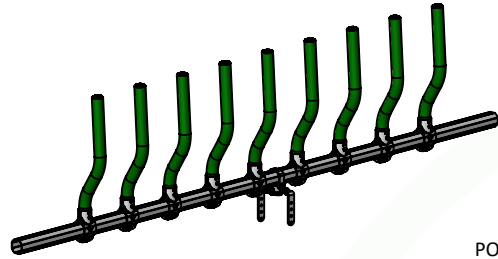

FE2160
DEMI BRIDE RONDE NUE D.102MM
HALF ROUND BRACKET D.102MM BARE

TR4016
RENFORT MURET CONFORT PLUS
WALL REINFORCEMENT BRACKET COMFORT PLUS
(1 pour 4 et 5m, 2 pour 6m / 1 for 4 and 5m, 2 for 6m)

FE2177
DEMI BRIDE RONDE D.102MM COMFORT PLUS
HALF ROUND BRACKET D.102MM COMFORT PLUS

TR9106
TUBE TREFLE D.102 L. 5.45M E.3MM
TUBE OCTAGONAL D.102MM L.5.45M T.3MM

TR9108
TUBE TREFLE D.102 L.6M E.4MM
TUBE OCTAGONAL D.102MM L.6M T.4MM

PO0501
MODULE LS CONFORT PLUS VL VERT
COMFORT PLUS DAIRY COWS SELF-SERVICE
MODULE GREEN

PO0511
 LS CONFORT PLUS VL 10P./4M L.4.45M VERT SANS EMBOUT
 COMFORT PLUS MILKING COWS SELF-SERVICE 10P./4M L.4.45M GREEN WITHOUT END

PO0516
 LS CONFORT PLUS VL 10P./4M L.4.45M ROUGE SANS EMBOUT
 COMFORT PLUS MILKING COWS SELF-SERVICE 10P./4M L.4.45M RED WITHOUT END