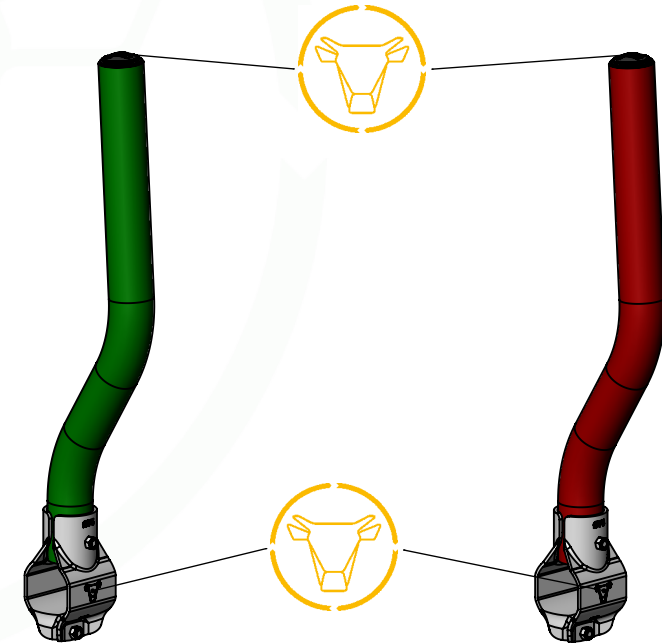

FE2160
DEMI BRIDE RONDE NUE D.102MM
HALF ROUND BRACKET D.102MM BARE

TR4016
RENFORT MURET CONFORT PLUS
WALL REINFORCEMENT BRACKET COMFORT PLUS
(1 pour 4 et 5m, 2 pour 6m / 1 for 4 and 5m, 2 for 6m)

FE2177
DEMI BRIDE RONDE D.102MM COMFORT PLUS
HALF ROUND BRACKET D.102MM COMFORT PLUS

TR1671
POTEAU TREFLE NU D.102MM L.1M
OCTAGONAL POST BARE D.102MM L.1M

FE2132
CHAPE MURALE CONFORT PLUS
WALL BRACKET COMFORT PLUS

TR9105
TUBE TREFLE D.102 L. 4.45M E.3MM
TUBE OCTAGONAL D.102MM L.4.45M T.3MM

TR9106
TUBE TREFLE D.102 L. 5.45M E.3MM
TUBE OCTAGONAL D.102MM L.5.45M T.3MM

TR9108
TUBE TREFLE D.102 L.6M E.4MM
TUBE OCTAGONAL D.102MM L.6M T.4MM

PO0501
MODULE LS CONFORT PLUS VL VERT
COMFORT PLUS DAIRY COWS SELF-SERVICE
MODULE GREEN