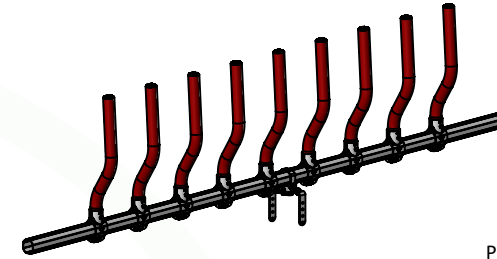

FE2160
DEMI BRIDE RONDE NUE D.102MM
HALF ROUND BRACKET D.102MM BARE

TR4016
RENFORT MURET CONFORT PLUS
WALL REINFORCEMENT BRACKET COMFORT PLUS
(1 pour 4 et 5m, 2 pour 6m / 1 for 4 and 5m, 2 for 6m)

FE2177
DEMI BRIDE RONDE D.102MM COMFORT PLUS
HALF ROUND BRACKET D.102MM COMFORT PLUS

TR9106
TUBE TREFLE D.102 L. 5.45M E.3MM
TUBE OCTAGONAL D.102MM L.5.45M T.3MM

TR9108
TUBE TREFLE D.102 L.6M E.4MM
TUBE OCTAGONAL D.102MM L.6M T.4MM

PO0501
MODULE LS CONFORT PLUS VL VERT
COMFORT PLUS DAIRY COWS SELF-SERVICE
MODULE GREEN

PO0511
 LS CONFORT PLUS VL 10P./4M L.4.45M VERT SANS EMBOUT
 COMFORT PLUS MILKING COWS SELF-SERVICE 10P./4M L.4.45M GREEN WITHOUT END

PO0516
 LS CONFORT PLUS VL 10P./4M L.4.45M ROUGE SANS EMBOUT
 COMFORT PLUS MILKING COWS SELF-SERVICE 10P./4M L.4.45M RED WITHOUT END