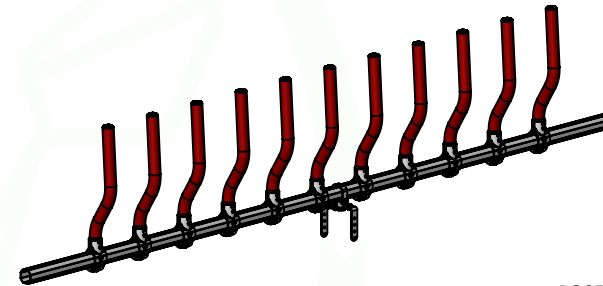

FE2160
DEMI BRIDE RONDE NUE D.102MM
HALF ROUND BRACKET D.102MM BARE

TR4016
RENFORT MURET CONFORT PLUS
WALL REINFORCEMENT BRACKET COMFORT PLUS
(1 pour 4 et 5m, 2 pour 6m / 1 for 4 and 5m, 2 for 6m)

FE2177
DEMI BRIDE RONDE D.102MM COMFORT PLUS
HALF ROUND BRACKET D.102MM COMFORT PLUS

TR9106
TUBE TREFLE D.102 L. 5.45M E.3MM
TUBE OCTAGONAL D.102MM L.5.45M T.3MM

TR9108
TUBE TREFLE D.102 L.6M E.4MM
TUBE OCTAGONAL D.102MM L.6M T.4MM

PO0501
MODULE LS CONFORT PLUS VL VERT
COMFORT PLUS DAIRY COWS SELF-SERVICE
MODULE GREEN

PO0511
 LS CONFORT PLUS VL 10P./4M L.4.45M VERT SANS EMBOUT
 COMFORT PLUS MILKING COWS SELF-SERVICE 10P./4M L.4.45M GREEN WITHOUT END

PO0516
 LS CONFORT PLUS VL 10P./4M L.4.45M ROUGE SANS EMBOUT
 COMFORT PLUS MILKING COWS SELF-SERVICE 10P./4M L.4.45M RED WITHOUT END

PO0512
 LS CONFORT PLUS VL 12P./5M L.5.45M VERT SANS EMBOUT
 COMFORT PLUS MILKING COWS SELF-SERVICE 12P./5M L.5.45M GREEN WITHOUT END

PO0517
 LS CONFORT PLUS VL 12P./5M L.5.45M ROUGE SANS EMBOUT
 COMFORT PLUS MILKING COWS SELF-SERVICE 12P./5M L.5.45M RED WITHOUT END