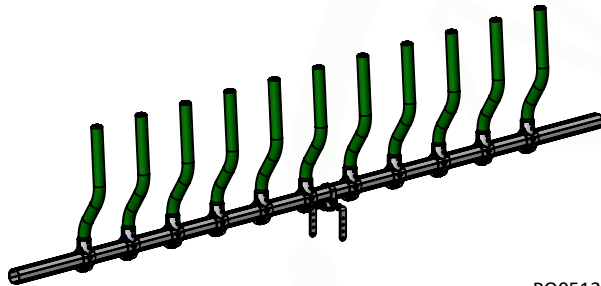

FE2160
DEMI BRIDE RONDE NUE D.102MM
HALF ROUND BRACKET D.102MM BARE

TR4016
RENFORT MURET CONFORT PLUS
WALL REINFORCEMENT BRACKET COMFORT PLUS
(1 pour 4 et 5m, 2 pour 6m / 1 for 4 and 5m, 2 for 6m)

FE2177
DEMI BRIDE RONDE D.102MM COMFORT PLUS
HALF ROUND BRACKET D.102MM COMFORT PLUS

TR9106
TUBE TREFLE D.102 L. 5.45M E.3MM
TUBE OCTAGONAL D.102MM L.5.45M T.3MM

TR9108
TUBE TREFLE D.102 L.6M E.4MM
TUBE OCTAGONAL D.102MM L.6M T.4MM

PO0501
MODULE LS CONFORT PLUS VL VERT
COMFORT PLUS DAIRY COWS SELF-SERVICE
MODULE GREEN

PO0511
 LS CONFORT PLUS VL 10P./4M L.4.45M VERT SANS EMBOUT
 COMFORT PLUS MILKING COWS SELF-SERVICE 10P./4M L.4.45M GREEN WITHOUT END

PO0516
 LS CONFORT PLUS VL 10P./4M L.4.45M ROUGE SANS EMBOUT
 COMFORT PLUS MILKING COWS SELF-SERVICE 10P./4M L.4.45M RED WITHOUT END

PO0512
 LS CONFORT PLUS VL 12P./5M L.5.45M VERT SANS EMBOUT
 COMFORT PLUS MILKING COWS SELF-SERVICE 12P./5M L.5.45M GREEN WITHOUT END

PO0517
 LS CONFORT PLUS VL 12P./5M L.5.45M ROUGE SANS EMBOUT
 COMFORT PLUS MILKING COWS SELF-SERVICE 12P./5M L.5.45M RED WITHOUT END