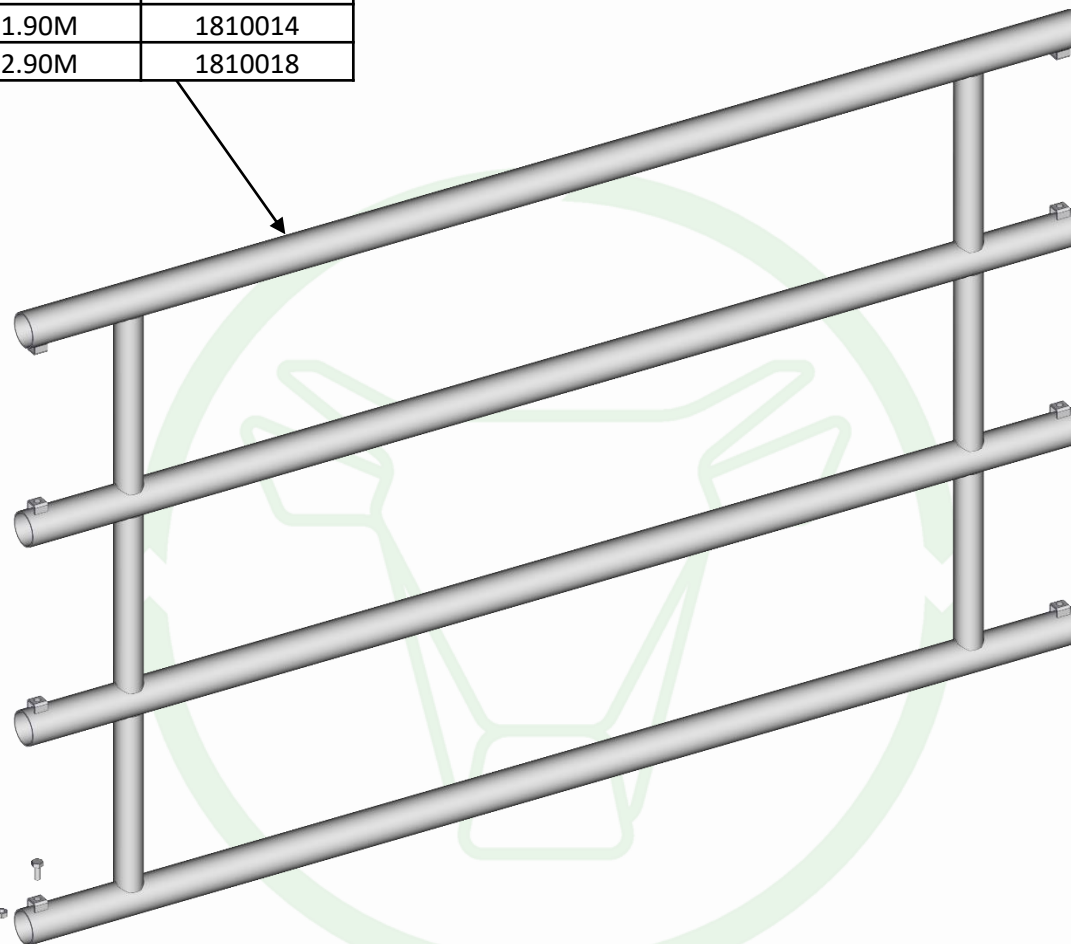

L.0.90M	1810009
L.1.90M	1810014
L.2.90M	1810018

**SAC 170\***

**BACK DOUBLEX GATE EX4**

THIS DOCUMENT IS THE EXCLUSIVE PROPERTY OF JOURDAIN SAS, IT IS PROVIDED ON A CONFIDENTIAL BASIS.  
IT MUST NEITHER BE COPIED, NOR DISCLOSED TO A THIRD PARTY WITHOUT OUR WRITTEN AUTHORISATION