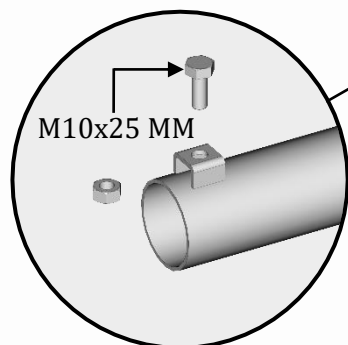

L.0.90M	1810009
L.1.90M	1810014
L.2.90M	1810018

**SAC 170\***

**BACK DOUBLEX GATE EX4**

THIS DOCUMENT IS THE EXCLUSIVE PROPERTY OF JOURDAIN SAS, IT IS PROVIDED ON A CONFIDENTIAL BASIS.  
IT MUST NEITHER BE COPIED, NOR DISCLOSED TO A THIRD PARTY WITHOUT OUR WRITTEN AUTHORISATION