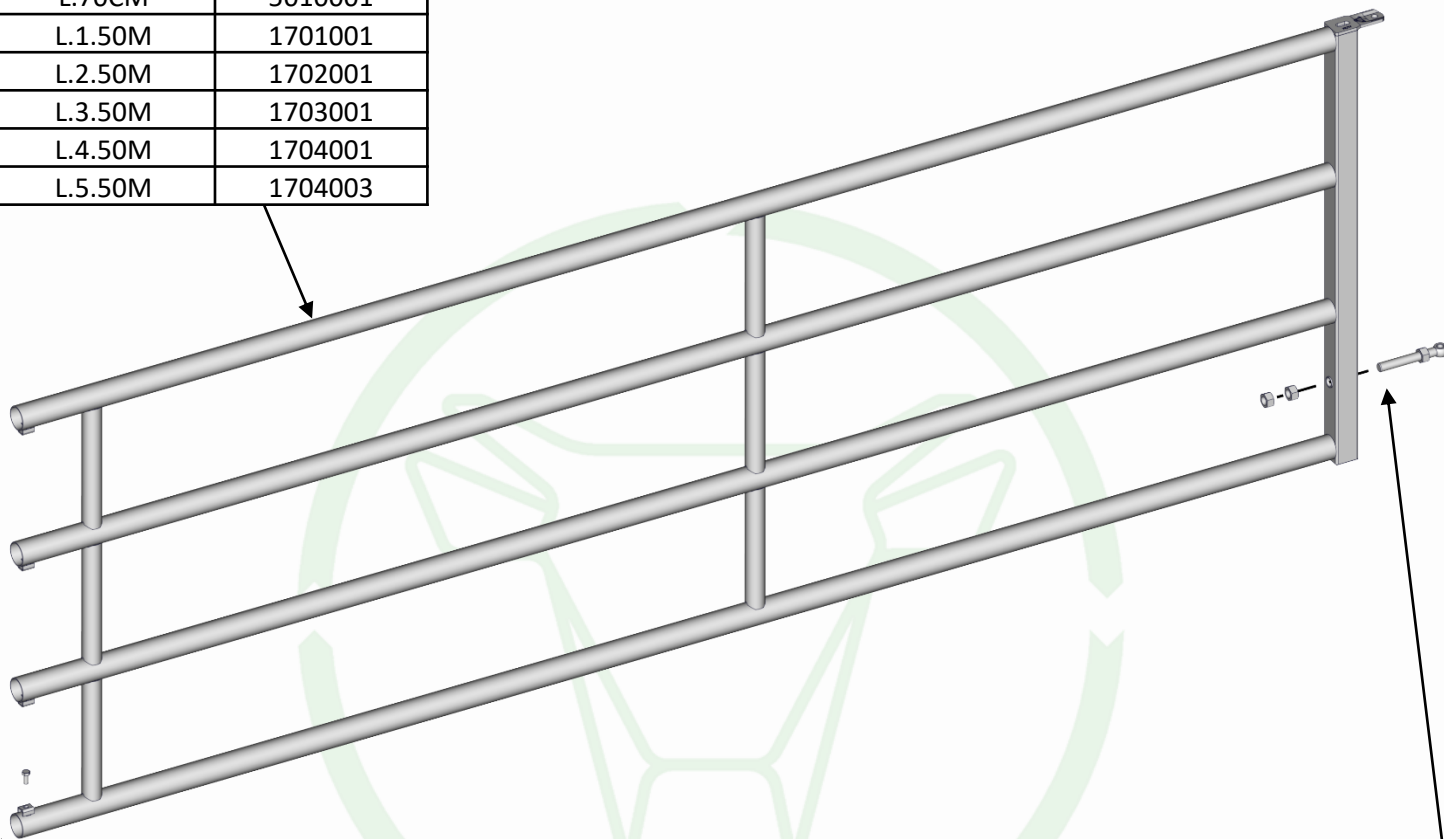

L.1.51M | 1705050

SAC 116*

BA9959 - FRONT GATE EX4 STANDARD

FTB

THIS DOCUMENT IS THE EXCLUSIVE PROPERTY OF JOURDAIN SAS, IT IS PROVIDED ON A CONFIDENTIAL BASIS. IT MUST NEITHER BE COPIED, NOR DISCLOSED TO A THIRD PARTY WITHOUT OUR WRITTEN AUTHORISATION

27/07/2021

| | |
|---------|---------|
| L.70CM | 5010001 |
| L.1.50M | 1701001 |
| L.2.50M | 1702001 |
| L.3.50M | 1703001 |
| L.4.50M | 1704001 |
| L.5.50M | 1704003 |

SAC 119*

BACK GATE EX4

THIS DOCUMENT IS THE EXCLUSIVE PROPERTY OF JOURDAIN SAS, IT IS PROVIDED ON A CONFIDENTIAL BASIS.
IT MUST NEITHER BE COPIED, NOR DISCLOSED TO A THIRD PARTY WITHOUT OUR WRITTEN AUTORISATION