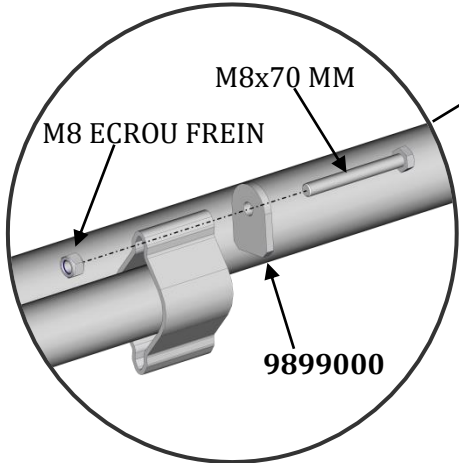

L.1.51M | 1705050

SAC 116*

BA9959 - FRONT GATE EX4 STANDARD

FTB

THIS DOCUMENT IS THE EXCLUSIVE PROPERTY OF JOURDAIN SAS, IT IS PROVIDED ON A CONFIDENTIAL BASIS. IT MUST NEITHER BE COPIED, NOR DISCLOSED TO A THIRD PARTY WITHOUT OUR WRITTEN AUTHORISATION

27/07/2021

| | |
|---------|---------|
| L.70CM | 5010001 |
| L.1.50M | 1701001 |
| L.2.50M | 1702001 |
| L.3.50M | 1703001 |
| L.4.50M | 1704001 |
| L.5.50M | 1704003 |

SAC 119*

BACK GATE EX4

THIS DOCUMENT IS THE EXCLUSIVE PROPERTY OF JOURDAIN SAS, IT IS PROVIDED ON A CONFIDENTIAL BASIS.
IT MUST NEITHER BE COPIED, NOR DISCLOSED TO A THIRD PARTY WITHOUT OUR WRITTEN AUTORISATION