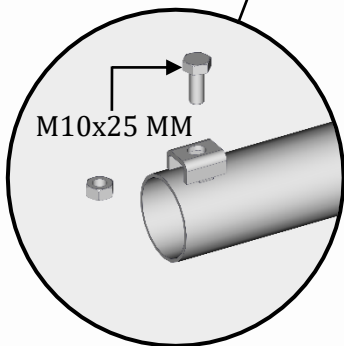

L.1.51M | 1705050

SAC 116*

BA9959 - FRONT GATE EX4 STANDARD

FTB

THIS DOCUMENT IS THE EXCLUSIVE PROPERTY OF JOURDAIN SAS, IT IS PROVIDED ON A CONFIDENTIAL BASIS. IT MUST NEITHER BE COPIED, NOR DISCLOSED TO A THIRD PARTY WITHOUT OUR WRITTEN AUTHORISATION

27/07/2021

| | |
|---------|---------|
| L.70CM | 5010001 |
| L.1.50M | 1701001 |
| L.2.50M | 1702001 |
| L.3.50M | 1703001 |
| L.4.50M | 1704001 |
| L.5.50M | 1704003 |

SAC 119*

BACK GATE EX4

THIS DOCUMENT IS THE EXCLUSIVE PROPERTY OF JOURDAIN SAS, IT IS PROVIDED ON A CONFIDENTIAL BASIS.
IT MUST NEITHER BE COPIED, NOR DISCLOSED TO A THIRD PARTY WITHOUT OUR WRITTEN AUTORISATION