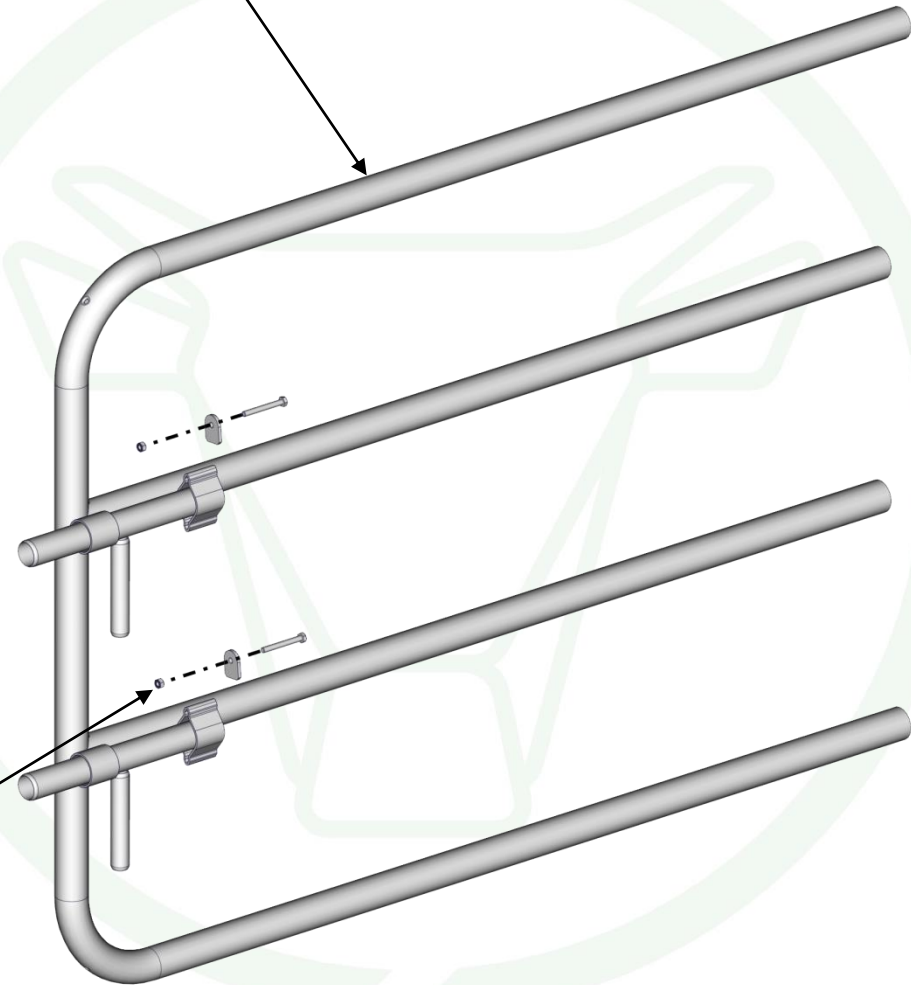

L.1.51M | 1705050

SAC 116*

BA9959 - FRONT GATE EX4 STANDARD

FTB

THIS DOCUMENT IS THE EXCLUSIVE PROPERTY OF JOURDAIN SAS, IT IS PROVIDED ON A CONFIDENTIAL BASIS. IT MUST NEITHER BE COPIED, NOR DISCLOSED TO A THIRD PARTY WITHOUT OUR WRITTEN AUTHORISATION

27/07/2021

| | |
|---------|---------|
| L.70CM | 5010001 |
| L.1.50M | 1701001 |
| L.2.50M | 1702001 |
| L.3.50M | 1703001 |
| L.4.50M | 1704001 |
| L.5.50M | 1704003 |

SAC 119*

BACK GATE EX4

THIS DOCUMENT IS THE EXCLUSIVE PROPERTY OF JOURDAIN SAS, IT IS PROVIDED ON A CONFIDENTIAL BASIS.
IT MUST NEITHER BE COPIED, NOR DISCLOSED TO A THIRD PARTY WITHOUT OUR WRITTEN AUTORISATION