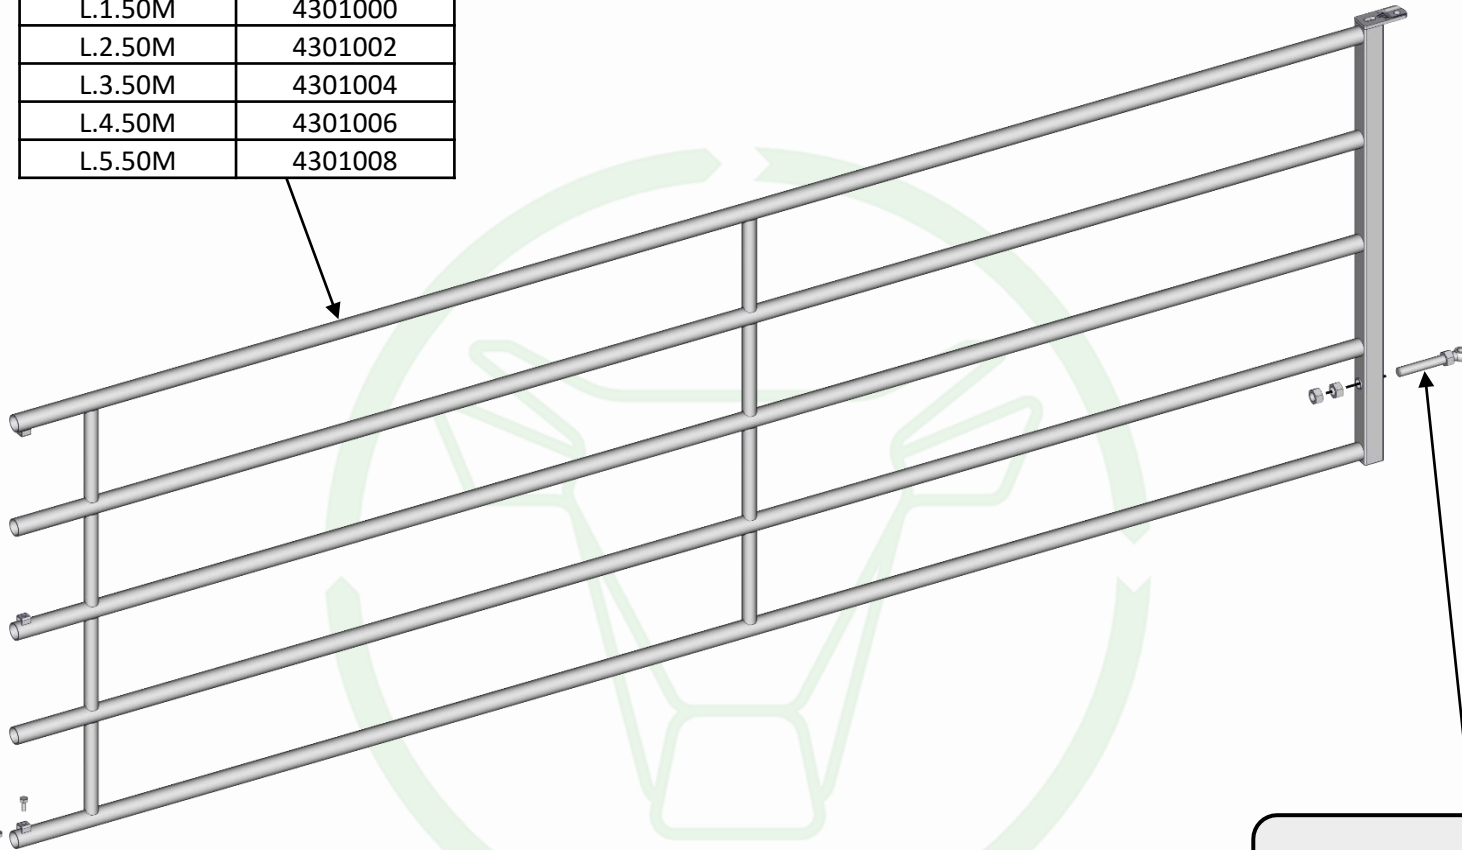

L.60CM	4690110
L.1.50M	4301000
L.2.50M	4301002
L.3.50M	4301004
L.4.50M	4301006
L.5.50M	4301008

SAC 119*

BACK FIELD GATE

THIS DOCUMENT IS THE EXCLUSIVE PROPERTY OF JOURDAIN SAS, IT IS PROVIDED ON A CONFIDENTIAL BASIS.
IT MUST NEITHER BE COPIED, NOR DISCLOSED TO A THIRD PARTY WITHOUT OUR WRITTEN AUTORISATION