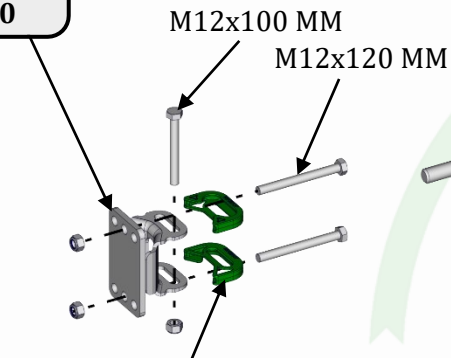

9798030

FE2046*
2110015

9798090

0244967

0244970

SAC 547*

2080526

M14x60 MM

M12x120 MM

9819900

BA5000*

BA2177 - HINGED GATE WIDE PASSAGE

THIS DOCUMENT IS THE EXCLUSIVE PROPERTY OF JOURDAIN SAS, IT IS PROVIDED ON A CONFIDENTIAL BASIS. IT MUST NEITHER BE COPIED, NOR DISCLOSED TO A THIRD PARTY WITHOUT OUR WRITTEN AUTHORISATION