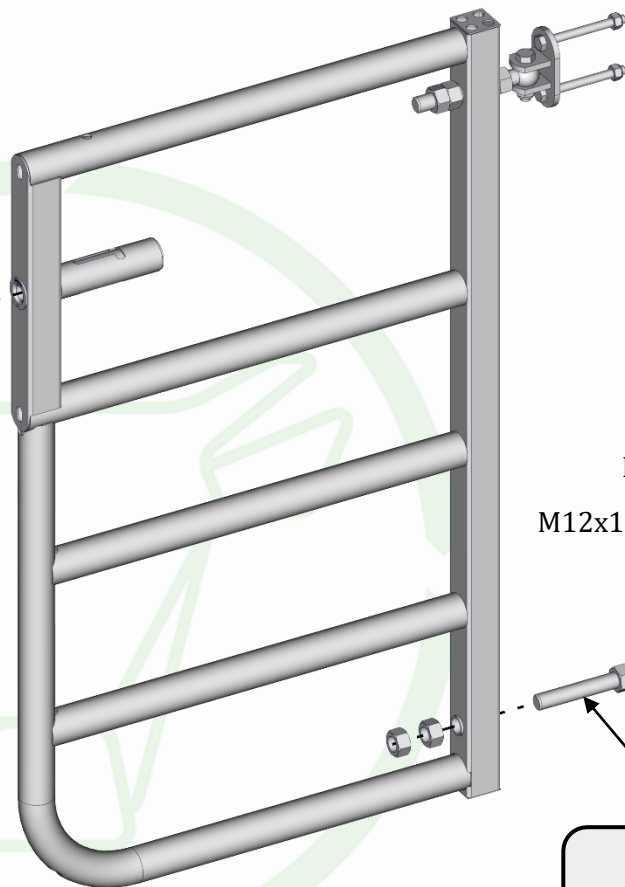

9798030

FE2046*
2110015

9798090

0244967

0244970

SAC 547*

2080526

M14x60 MM

M12x120 MM

9819900

BA5000*

BA2177 - HINGED GATE WIDE PASSAGE

THIS DOCUMENT IS THE EXCLUSIVE PROPERTY OF JOURDAIN SAS, IT IS PROVIDED ON A CONFIDENTIAL BASIS. IT MUST NEITHER BE COPIED, NOR DISCLOSED TO A THIRD PARTY WITHOUT OUR WRITTEN AUTHORISATION