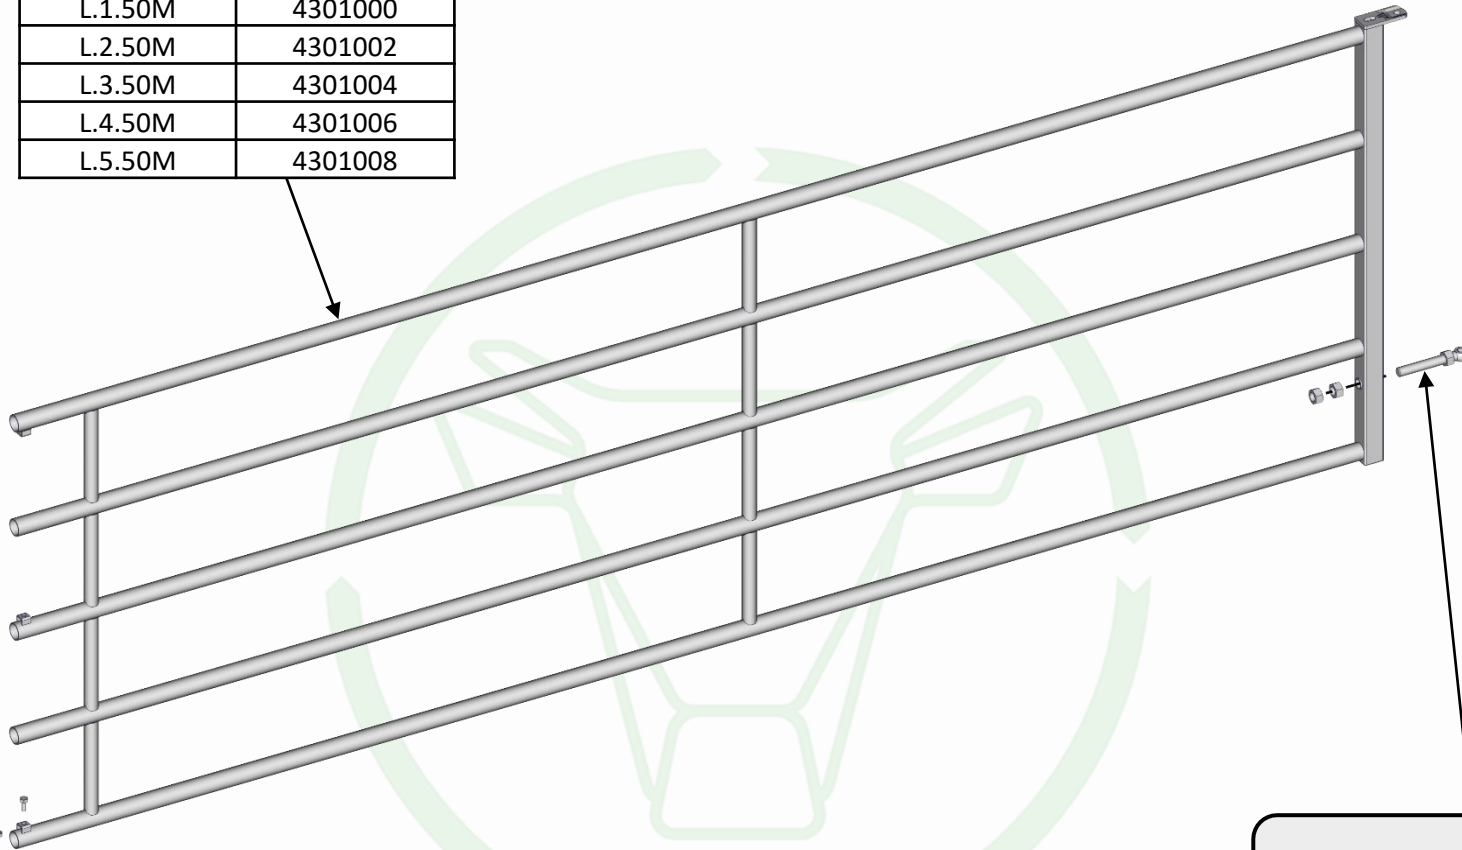

M10x70 MM

SAC 552*

BH4349 - FRONT FIELD PANEL L.1.52M

THIS DOCUMENT IS THE EXCLUSIVE PROPERTY OF JOURDAIN SAS, IT IS PROVIDED ON A CONFIDENTIAL BASIS.
IT MUST NEITHER BE COPIED, NOR DISCLOSED TO A THIRD PARTY WITHOUT OUR WRITTEN AUTHORISATION

FTB

05/07/2021

L.60CM	4690110
L.1.50M	4301000
L.2.50M	4301002
L.3.50M	4301004
L.4.50M	4301006
L.5.50M	4301008

M10x25 MM

SAC 119*

981990

BA5000*

BACK FIELD GATE