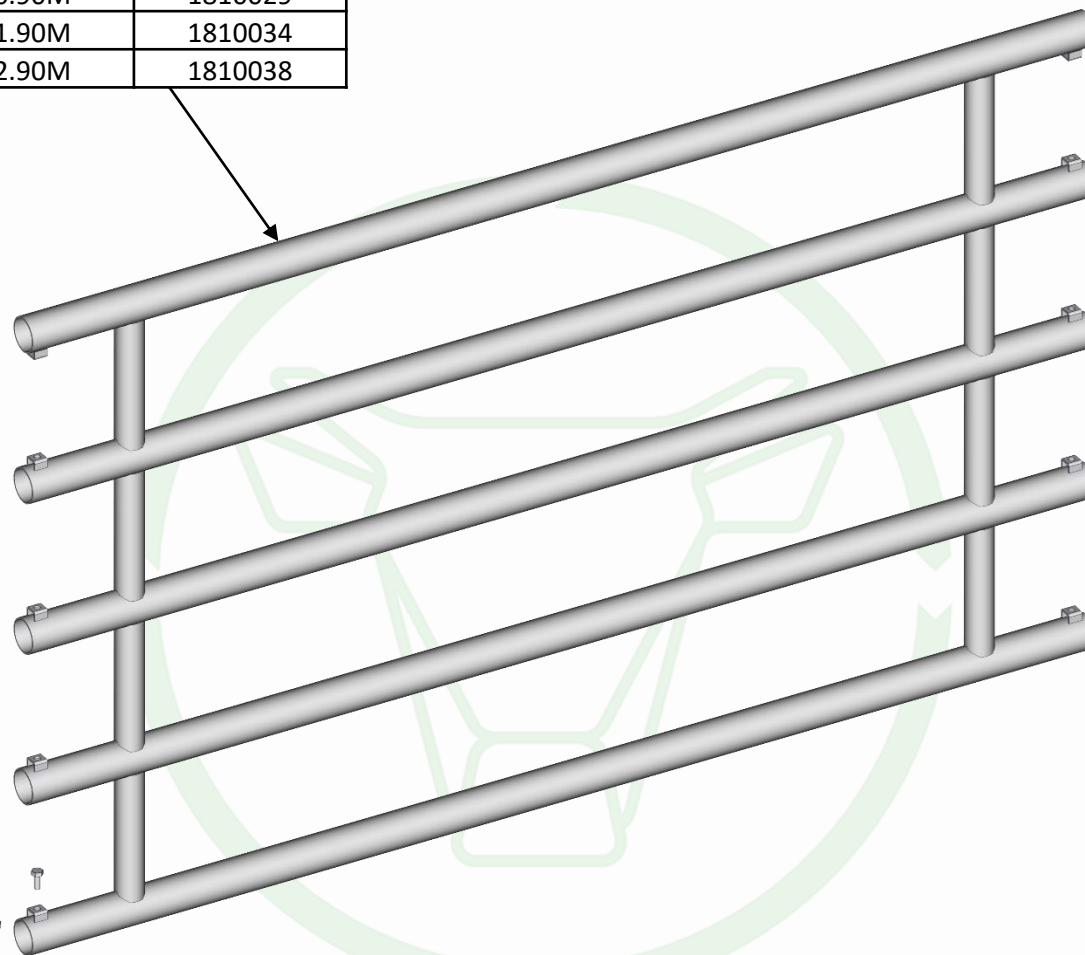

L.0.90M	1810029
L.1.90M	1810034
L.2.90M	1810038

SAC 170*

BACK DOUBLEX GATE EX5

THIS DOCUMENT IS THE EXCLUSIVE PROPERTY OF JOURDAIN SAS, IT IS PROVIDED ON A CONFIDENTIAL BASIS.
IT MUST NEITHER BE COPIED, NOR DISCLOSED TO A THIRD PARTY WITHOUT OUR WRITTEN AUTHORISATION