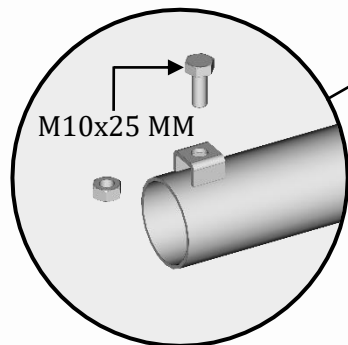

L.0.90M	1810029
L.1.90M	1810034
L.2.90M	1810038

SAC 170*

BACK DOUBLEX GATE EX5

THIS DOCUMENT IS THE EXCLUSIVE PROPERTY OF JOURDAIN SAS, IT IS PROVIDED ON A CONFIDENTIAL BASIS.
IT MUST NEITHER BE COPIED, NOR DISCLOSED TO A THIRD PARTY WITHOUT OUR WRITTEN AUTHORISATION