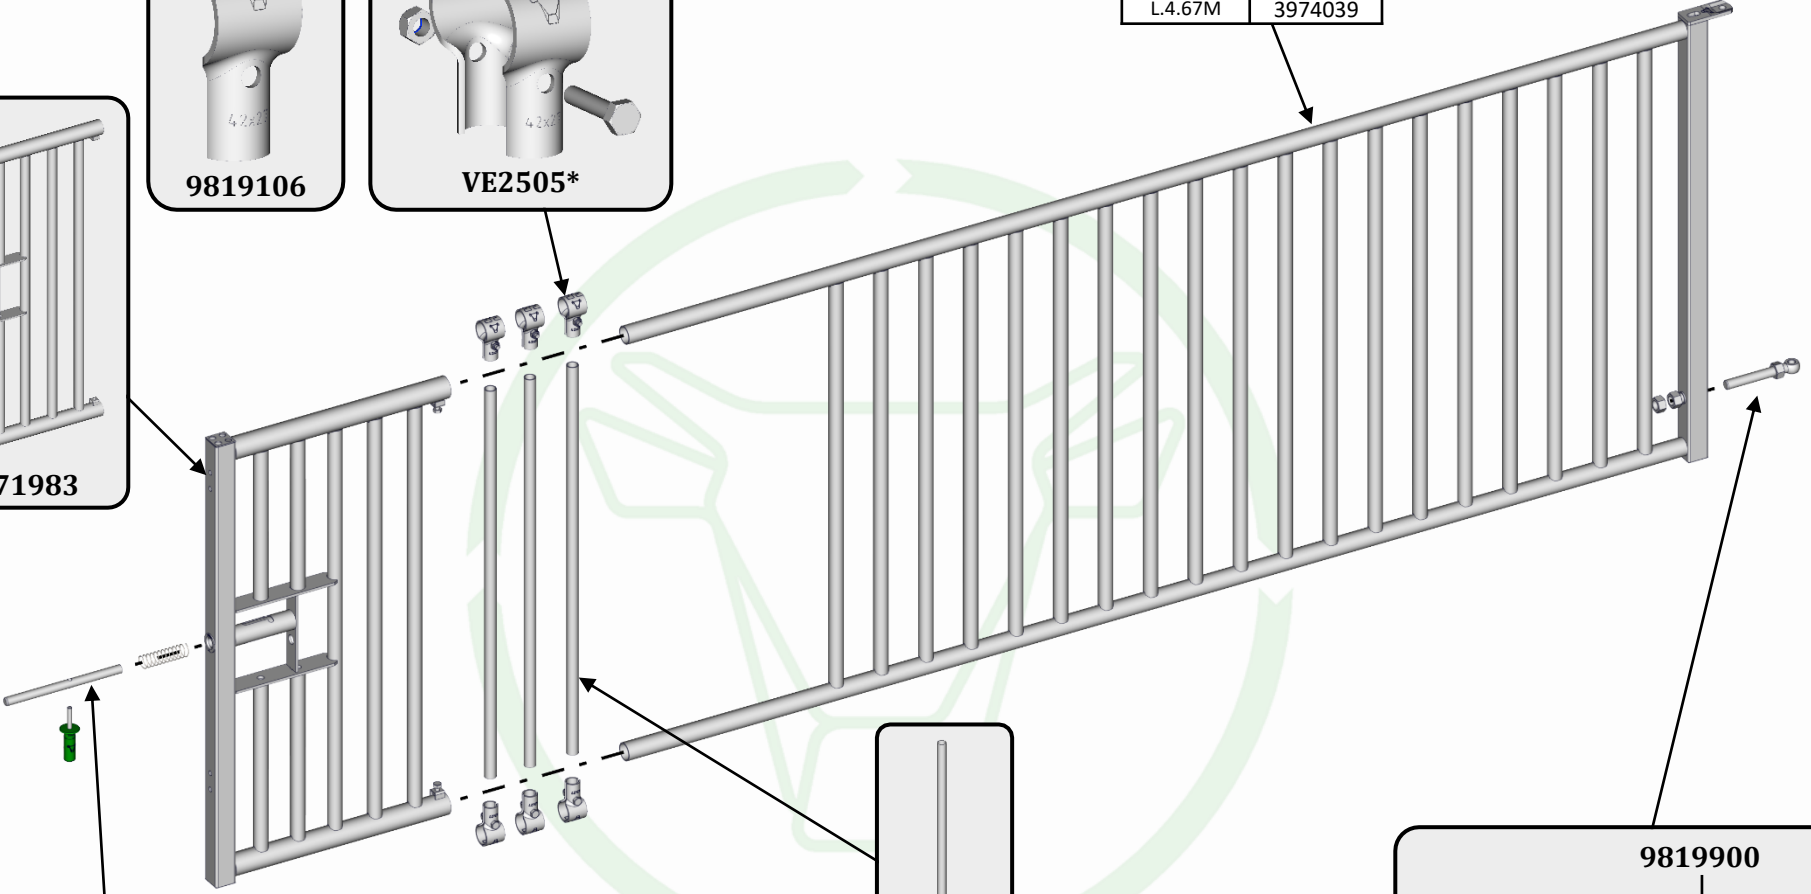

L.2.67M	3974037
L.3.67M	3974038
L.4.67M	3974039

**BARRED TELESCOPIC GOAT GATE**

THIS DOCUMENT IS THE EXCLUSIVE PROPERTY OF JOURDAIN SAS, IT IS PROVIDED ON A CONFIDENTIAL BASIS. IT MUST NEITHER BE COPIED, NOR DISCLOSED TO A THIRD PARTY WITHOUT OUR WRITTEN AUTHORISATION