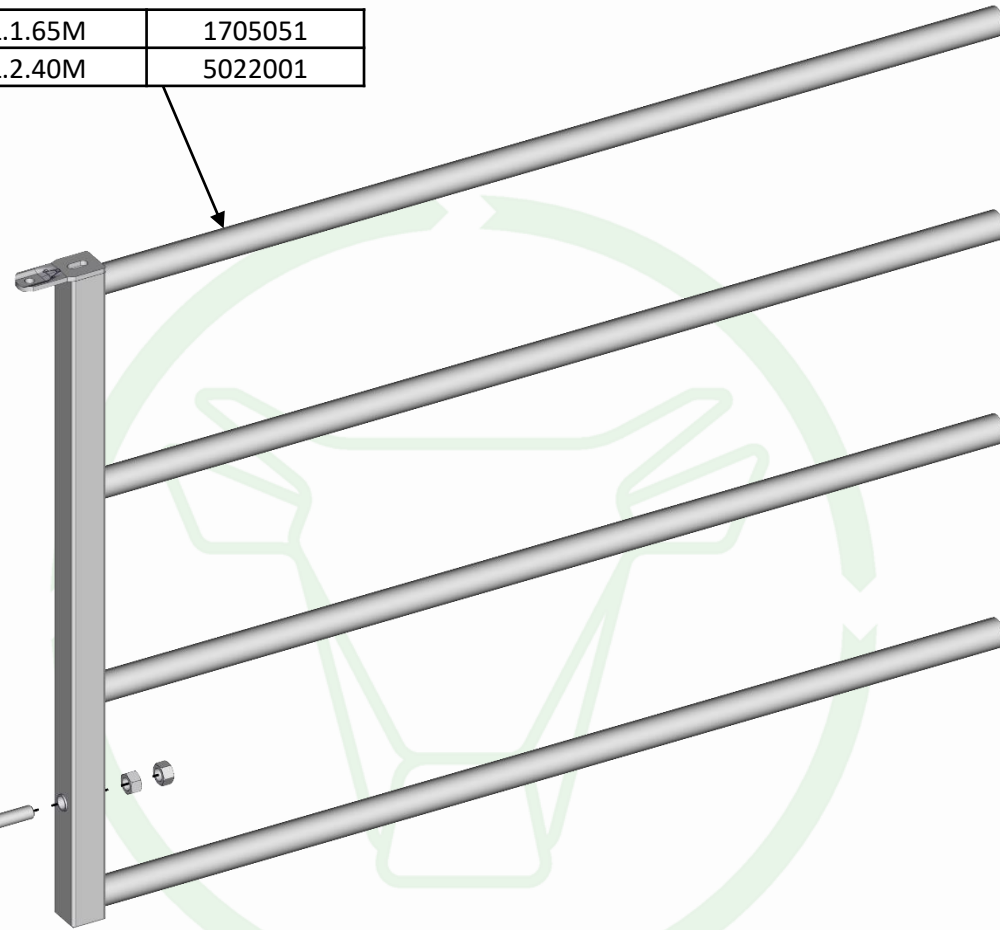

L.1.65M	1705051
L.2.40M	5022001

SAC 118*