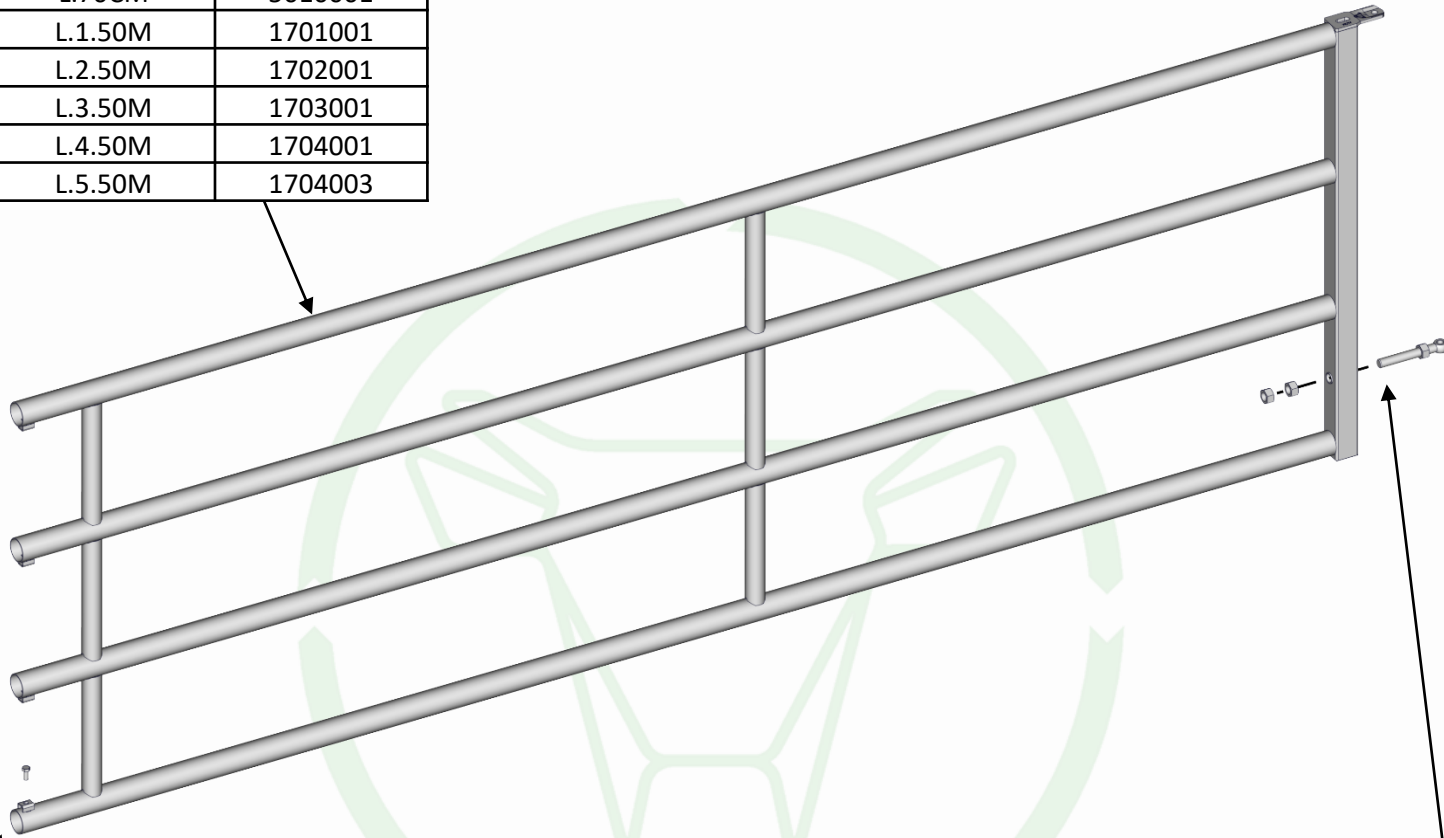

L.70CM	5010001
L.1.50M	1701001
L.2.50M	1702001
L.3.50M	1703001
L.4.50M	1704001
L.5.50M	1704003

SAC 119*

BACK GATE EX4

THIS DOCUMENT IS THE EXCLUSIVE PROPERTY OF JOURDAIN SAS, IT IS PROVIDED ON A CONFIDENTIAL BASIS.
IT MUST NEITHER BE COPIED, NOR DISCLOSED TO A THIRD PARTY WITHOUT OUR WRITTEN AUTHORISATION