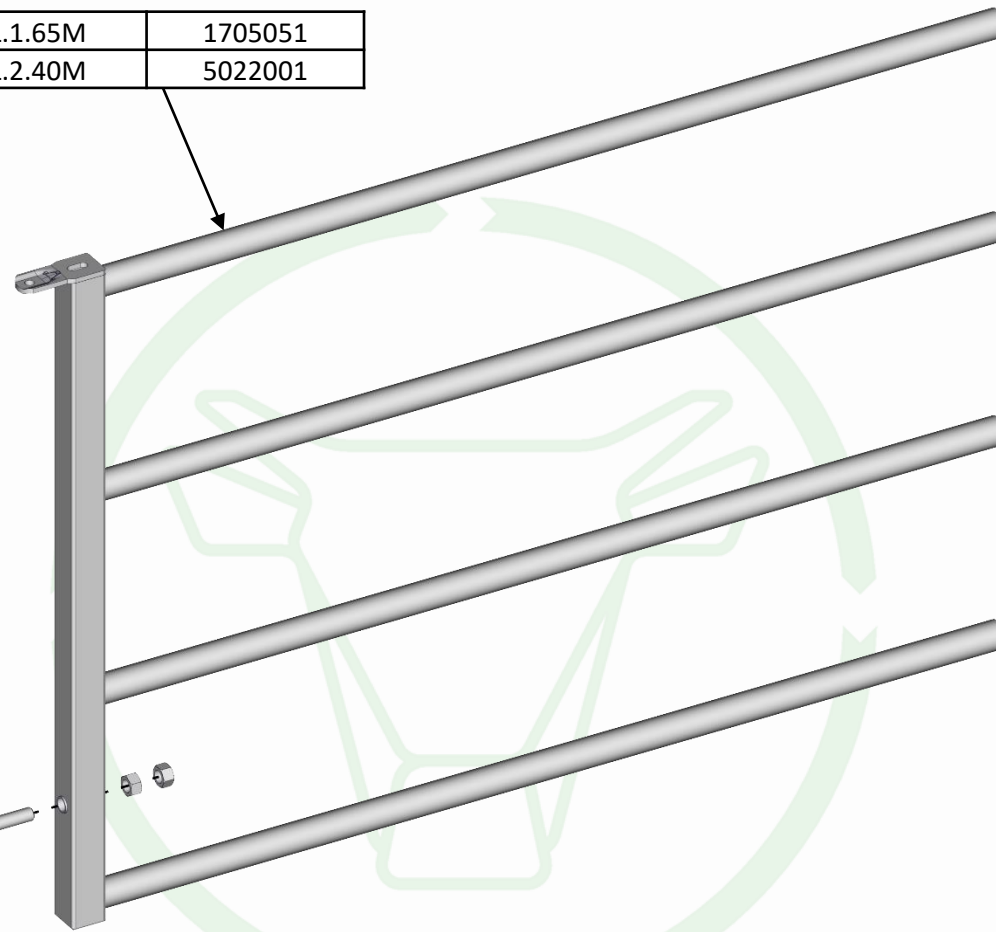

L.1.65M	1705051
L.2.40M	5022001

SAC 118*

 www.jourdain-group.com	FRONT PANEL EX4	FTB
	<small>THIS DOCUMENT IS THE EXCLUSIVE PROPERTY OF JOURDAIN SAS, IT IS PROVIDED ON A CONFIDENTIAL BASIS. IT MUST NEITHER BE COPIED, NOR DISCLOSED TO A THIRD PARTY WITHOUT OUR WRITTEN AUTHORISATION</small>	