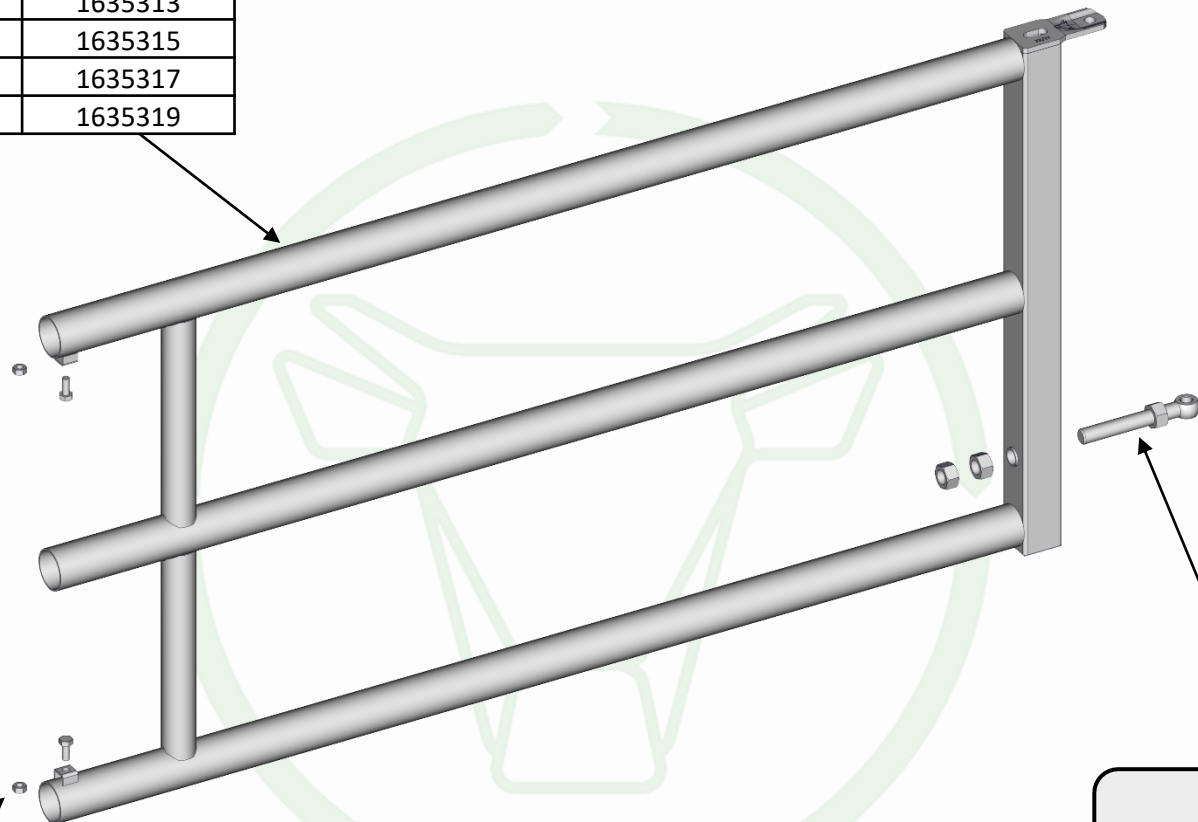

L.0.70M	1635312
L.1.50M	1635313
L.2.50M	1635315
L.3.50M	1635317
L.4.50M	1635319

**SAC 171\***

**BACK GATE MILKY AUTOLOCK EX3**

THIS DOCUMENT IS THE EXCLUSIVE PROPERTY OF JOURDAIN SAS, IT IS PROVIDED ON A CONFIDENTIAL BASIS.  
IT MUST NEITHER BE COPIED, NOR DISCLOSED TO A THIRD PARTY WITHOUT OUR WRITTEN AUTORISATION