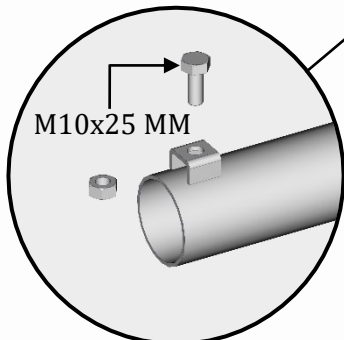

L.0.70M	1635312
L.1.50M	1635313
L.2.50M	1635315
L.3.50M	1635317
L.4.50M	1635319

**SAC 171\***

**BACK GATE MILKY AUTOLOCK EX3**

THIS DOCUMENT IS THE EXCLUSIVE PROPERTY OF JOURDAIN SAS, IT IS PROVIDED ON A CONFIDENTIAL BASIS.  
IT MUST NEITHER BE COPIED, NOR DISCLOSED TO A THIRD PARTY WITHOUT OUR WRITTEN AUTORISATION