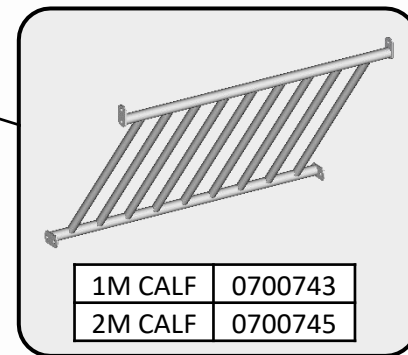

SAC 564*

MODULABLE CALF HAY RACK

THIS DOCUMENT IS THE EXCLUSIVE PROPERTY OF JOURDAIN SAS, IT IS PROVIDED ON A CONFIDENTIAL BASIS.
IT MUST NEITHER BE COPIED, NOR DISCLOSED TO A THIRD PARTY WITHOUT OUR WRITTEN AUTHORISATION