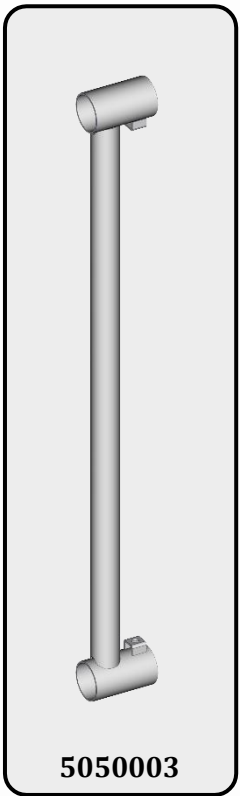

5050007

SAC 106*

SAC 106*

PR5053*

5050003

PR5052 - HEADLOCK EXTENDED END L.75CM

THIS DOCUMENT IS THE EXCLUSIVE PROPERTY OF JOURDAIN SAS, IT IS PROVIDED ON A CONFIDENTIAL BASIS.
IT MUST NEITHER BE COPIED, NOR DISCLOSED TO A THIRD PARTY WITHOUT OUR WRITTEN AUTHORISATION