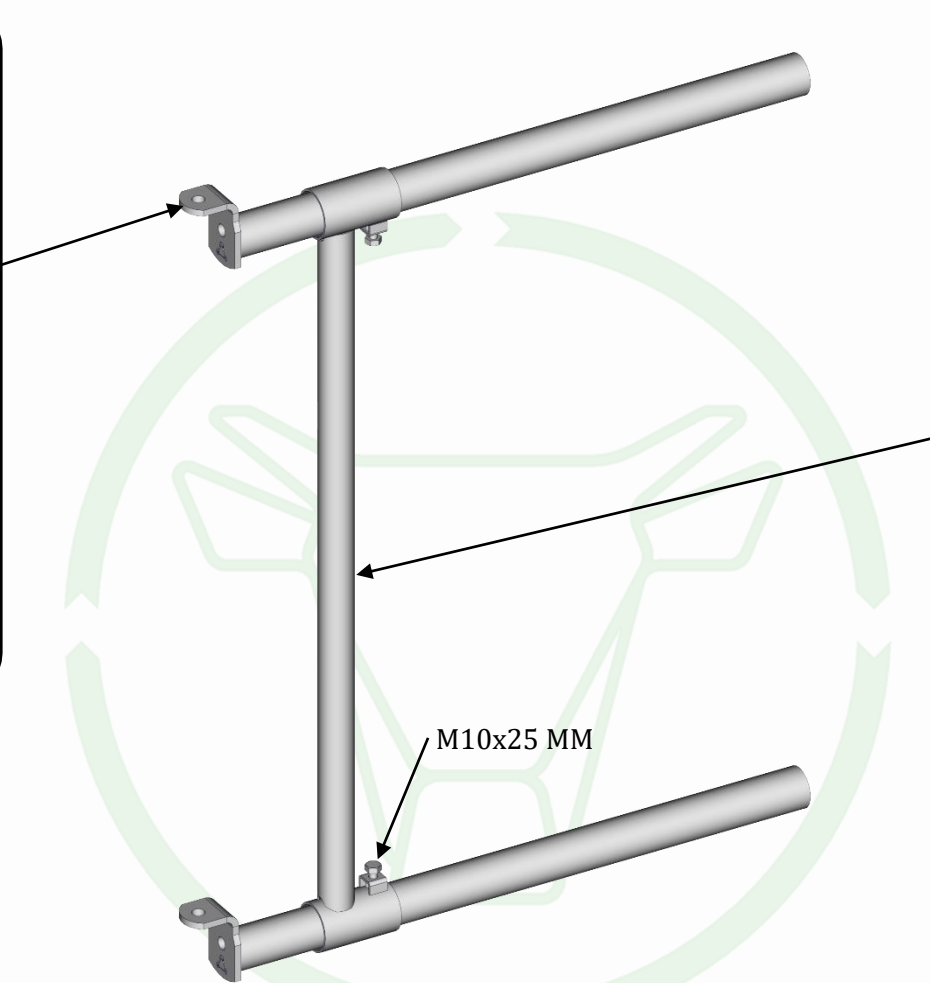

5050007

SAC 106*

SAC 106*

PR5053*

5050003

PR5052 - HEADLOCK EXTENDED END L.75CM

THIS DOCUMENT IS THE EXCLUSIVE PROPERTY OF JOURDAIN SAS, IT IS PROVIDED ON A CONFIDENTIAL BASIS.
IT MUST NEITHER BE COPIED, NOR DISCLOSED TO A THIRD PARTY WITHOUT OUR WRITTEN AUTHORISATION