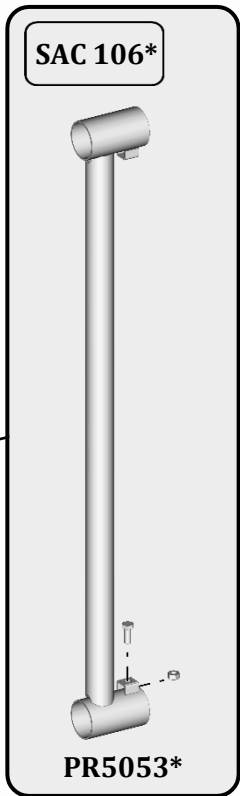

5050007

SAC 106*

SAC 106*

PR5053*

5050003

PR5052 - HEADLOCK EXTENDED END L.75CM

THIS DOCUMENT IS THE EXCLUSIVE PROPERTY OF JOURDAIN SAS, IT IS PROVIDED ON A CONFIDENTIAL BASIS.
IT MUST NEITHER BE COPIED, NOR DISCLOSED TO A THIRD PARTY WITHOUT OUR WRITTEN AUTHORISATION