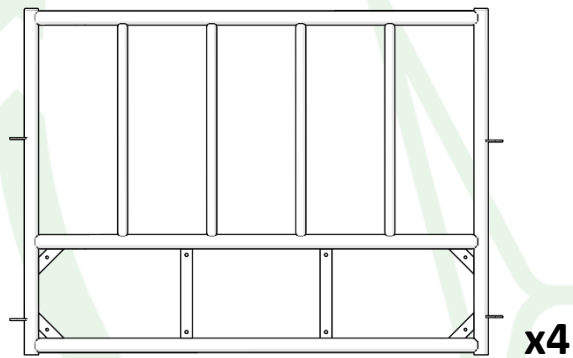

JOURDAIN
www.jourdain-group.com

RA0802
RA0803

RATELIER BASIC VACHE PASSAGE TETE "PT" 2X2M & 2X3M
BASIC HAY RACK COW "PT" 2X2M & 2X3M
BASIC RAUFE KUH "PT" 2X2M & 2X3M
COMEDERO BASICO VACA "PT" 2X2M & 2X3M

SAC 561

RA0802

RA0803

1 - RA0802

x40

2 - RA0802

x8

1 - RA0803