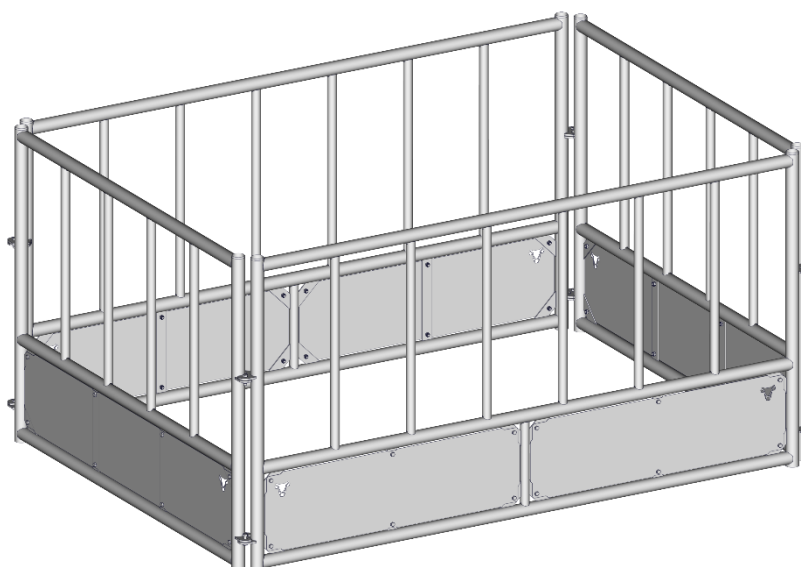

JOURDAIN
www.jourdain-group.com

RA0802
RA0803

RATELIER BASIC VACHE PASSAGE TETE "PT" 2X2M & 2X3M
BASIC HAY RACK COW "PT" 2X2M & 2X3M
BASIC RAUFE KUH "PT" 2X2M & 2X3M
COMEDERO BASICO VACA "PT" 2X2M & 2X3M

SAC 561

RA0802

RA0803

1 - RA0802

x40

2 - RA0802

x8

1 - RA0803