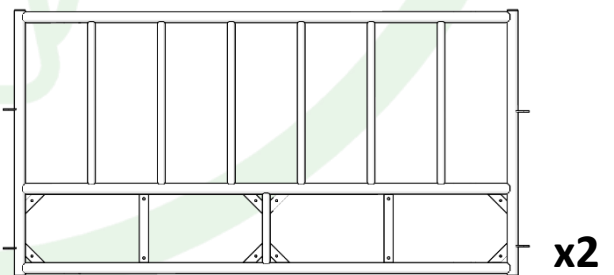

JOURDAIN
www.jourdain-group.com

RA0802
RA0803

RATELIER BASIC VACHE PASSAGE TETE "PT" 2X2M & 2X3M
BASIC HAY RACK COW "PT" 2X2M & 2X3M
BASIC RAUFE KUH "PT" 2X2M & 2X3M
COMEDERO BASICO VACA "PT" 2X2M & 2X3M

SAC 561

RA0802

RA0803

1 - RA0802

x40

2 - RA0802

x8

1 - RA0803