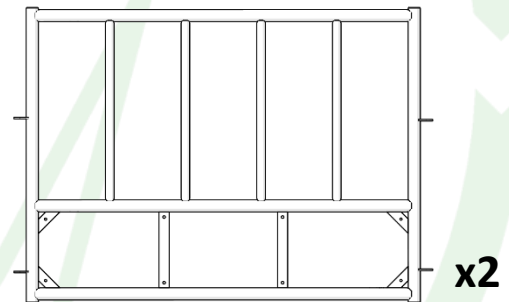

JOURDAIN
www.jourdain-group.com

RA0802
RA0803

RATELIER BASIC VACHE PASSAGE TETE "PT" 2X2M & 2X3M
BASIC HAY RACK COW "PT" 2X2M & 2X3M
BASIC RAUFE KUH "PT" 2X2M & 2X3M
COMEDERO BASICO VACA "PT" 2X2M & 2X3M

SAC 561

RA0802

RA0803

1 - RA0802

x40

2 - RA0802

x8

1 - RA0803