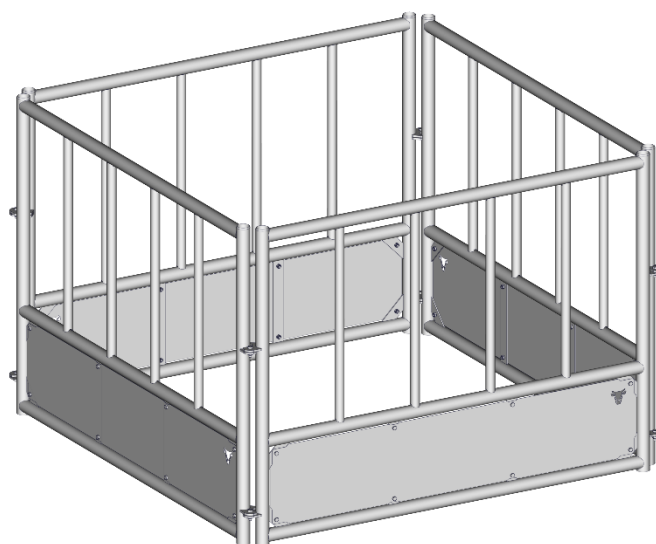

JOURDAIN
www.jourdain-group.com

RA0802
RA0803

RATELIER BASIC VACHE PASSAGE TETE "PT" 2X2M & 2X3M
BASIC HAY RACK COW "PT" 2X2M & 2X3M
BASIC RAUFE KUH "PT" 2X2M & 2X3M
COMEDERO BASICO VACA "PT" 2X2M & 2X3M

SAC 561

RA0802

RA0803

1 - RA0802

x40

2 - RA0802

x8

1 - RA0803