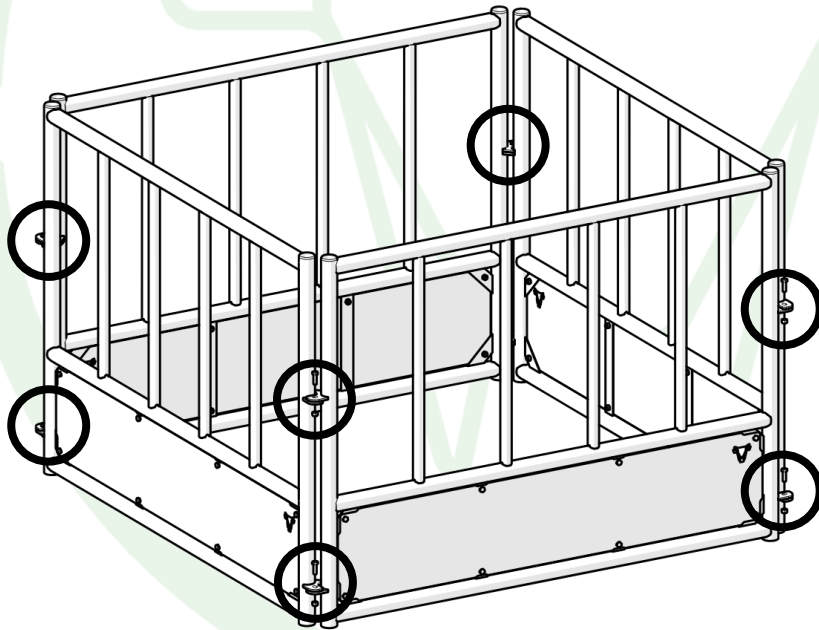

JOURDAIN
www.jourdain-group.com

RA0802
RA0803

RATELIER BASIC VACHE PASSAGE TETE "PT" 2X2M & 2X3M
BASIC HAY RACK COW "PT" 2X2M & 2X3M
BASIC RAUFE KUH "PT" 2X2M & 2X3M
COMEDERO BASICO VACA "PT" 2X2M & 2X3M

SAC 561

RA0802

RA0803

1 - RA0802

x40

2 - RA0802

x8

1 - RA0803