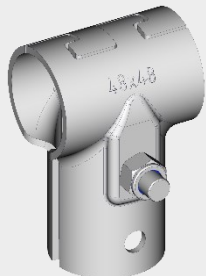

M12x80 MM

M10x70 MM

2080530

AT9918\*

SAC 595\*

2080530

JOURDAIN  
www.jourdain-group.com

BA2179 - KIT EXTRA BAR WIDE PASSAGE GATE