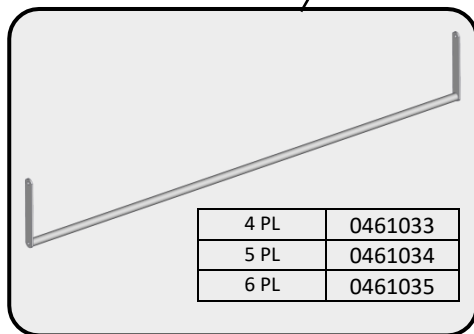

0450621

SAC 520\*

0450625

0450624

0450622

**REVERSE TROUGH FOR BUCKETS Ø28.5 CM 4,5,6 PLACES**

THIS DOCUMENT IS THE EXCLUSIVE PROPERTY OF JOURDAIN SAS, IT IS PROVIDED ON A CONFIDENTIAL BASIS. IT MUST NEITHER BE COPIED, NOR DISCLOSED TO A THIRD PARTY WITHOUT OUR WRITTEN AUTORISATION