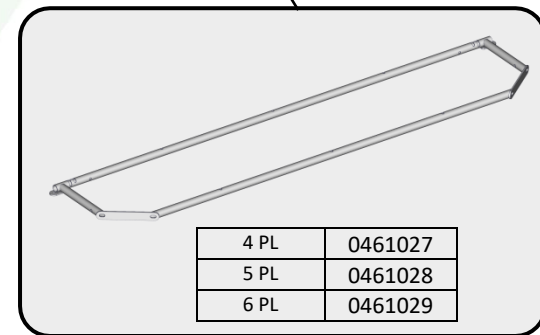

0450621

SAC 520\*

0450625

0450624

0450622

**REVERSE TROUGH FOR BUCKETS Ø28.5 CM 4,5,6 PLACES**

THIS DOCUMENT IS THE EXCLUSIVE PROPERTY OF JOURDAIN SAS, IT IS PROVIDED ON A CONFIDENTIAL BASIS. IT MUST NEITHER BE COPIED, NOR DISCLOSED TO A THIRD PARTY WITHOUT OUR WRITTEN AUTORISATION