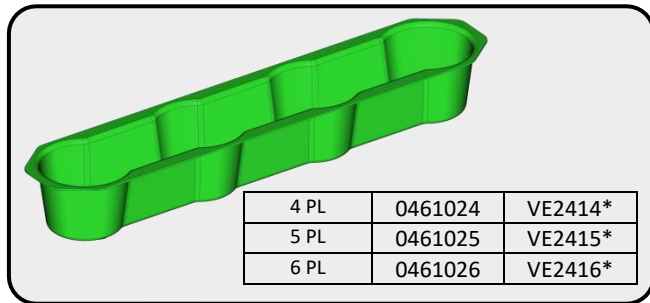

0450621

SAC 520\*

0450625

0450624

0450622

**REVERSE TROUGH FOR BUCKETS Ø28.5 CM 4,5,6 PLACES**

THIS DOCUMENT IS THE EXCLUSIVE PROPERTY OF JOURDAIN SAS, IT IS PROVIDED ON A CONFIDENTIAL BASIS. IT MUST NEITHER BE COPIED, NOR DISCLOSED TO A THIRD PARTY WITHOUT OUR WRITTEN AUTORISATION