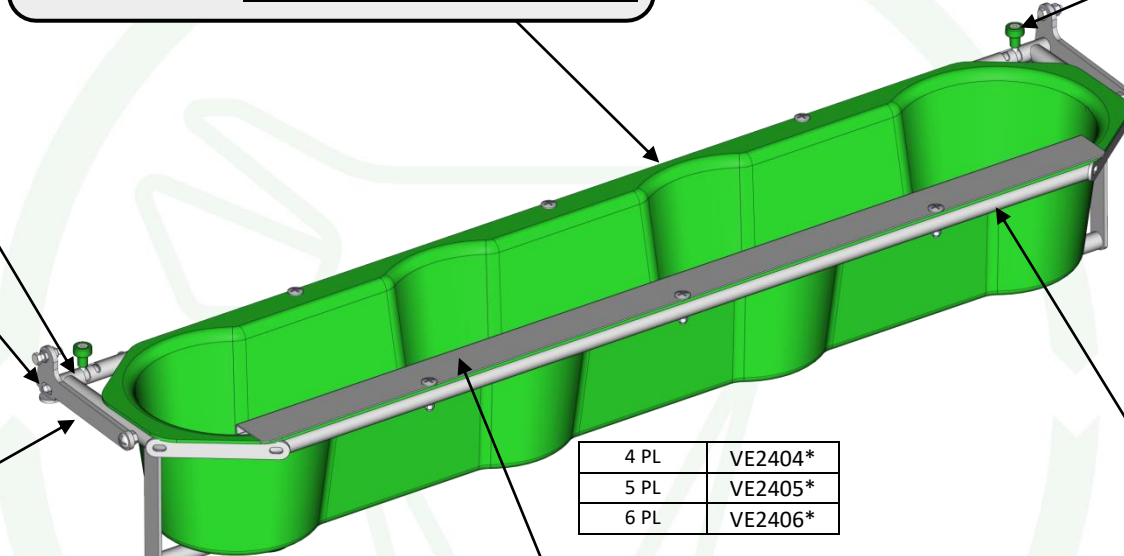

0450621

SAC 520\*

0450625

0450624

0450622

**REVERSE TROUGH FOR BUCKETS Ø28.5 CM 4,5,6 PLACES**

THIS DOCUMENT IS THE EXCLUSIVE PROPERTY OF JOURDAIN SAS, IT IS PROVIDED ON A CONFIDENTIAL BASIS. IT MUST NEITHER BE COPIED, NOR DISCLOSED TO A THIRD PARTY WITHOUT OUR WRITTEN AUTORISATION