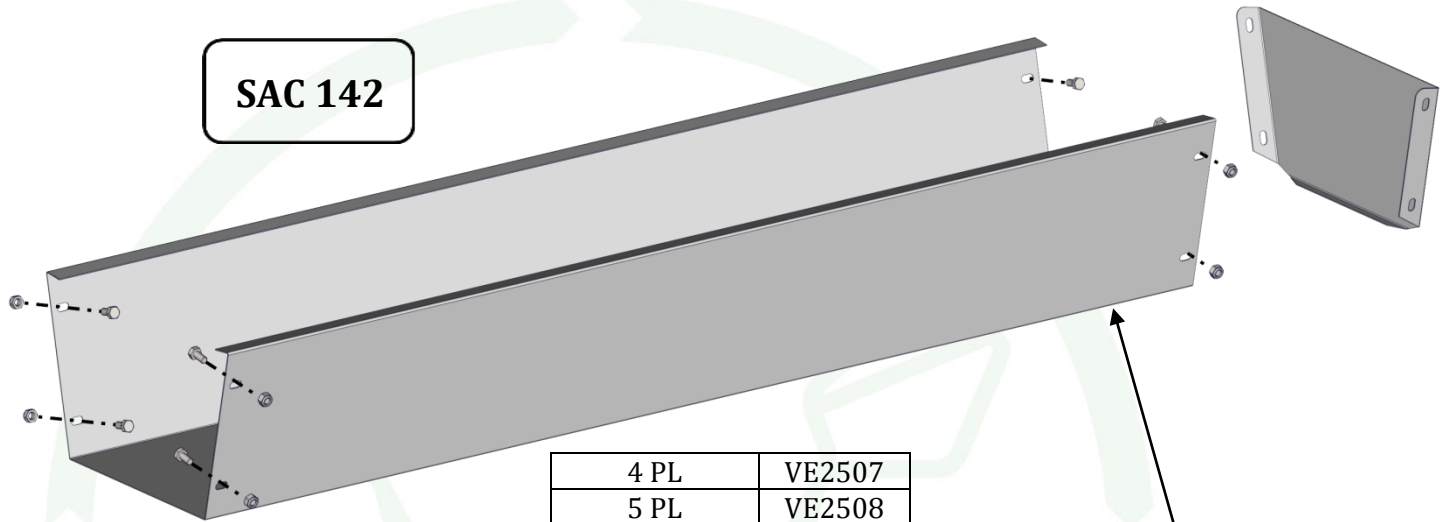

SAC 142

4 PL	VE2507
5 PL	VE2508
6 PL	VE2509

4 PL	2507001
5 PL	2508001
6 PL	2509001

**VE2503
2507050**

METAL TROUGH FOR CALF HEADLOCK 4,5,6 PLACES

FTB

THIS DOCUMENT IS THE EXCLUSIVE PROPERTY OF JOURDAIN SAS, IT IS PROVIDED ON A CONFIDENTIAL BASIS. IT MUST NEITHER BE COPIED, NOR DISCLOSED TO A THIRD PARTY WITHOUT OUR WRITTEN AUTORIZATION