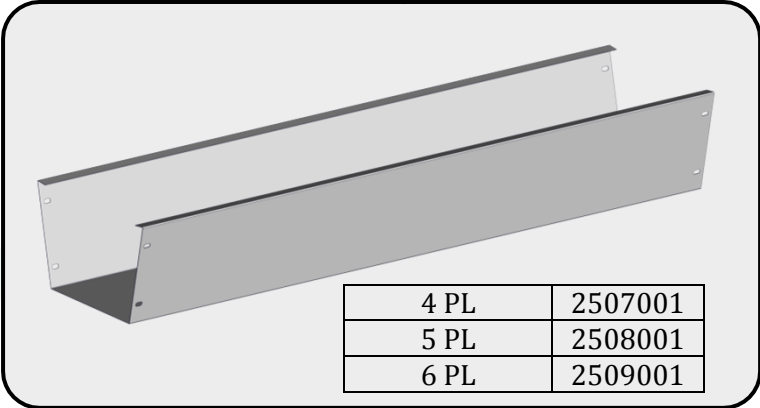

SAC 142

4 PL	VE2507
5 PL	VE2508
6 PL	VE2509

4 PL	2507001
5 PL	2508001
6 PL	2509001

**VE2503
2507050**

METAL TROUGH FOR CALF HEADLOCK 4,5,6 PLACES

FTB

THIS DOCUMENT IS THE EXCLUSIVE PROPERTY OF JOURDAIN SAS, IT IS PROVIDED ON A CONFIDENTIAL BASIS. IT MUST NEITHER BE COPIED, NOR DISCLOSED TO A THIRD PARTY WITHOUT OUR WRITTEN AUTORIZATION