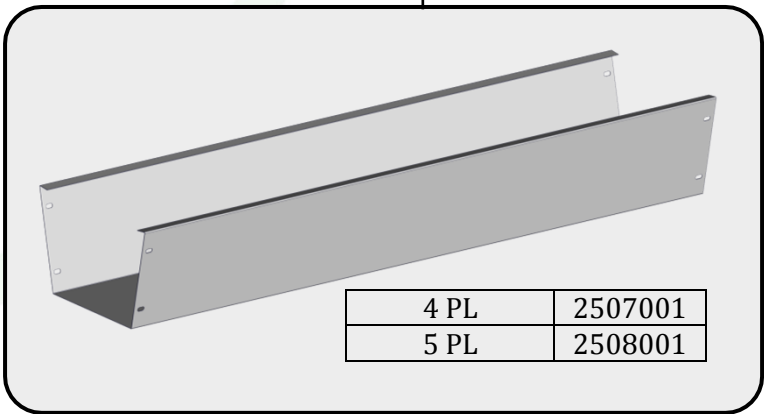

8 PL	VE2510
10 PL	VE2511

SAC 142

4 PL	2507001
5 PL	2508001

**VE2503
2507050**

METAL TROUGH FOR CALF HEADLOCK 8,10 PLACES	FTB
THIS DOCUMENT IS THE EXCLUSIVE PROPERTY OF JOURDAIN SAS, IT IS PROVIDED ON A CONFIDENTIAL BASIS. IT MUST NEITHER BE COPIED, NOR DISCLOSED TO A THIRD PARTY WITHOUT OUR WRITTEN AUTORISATION	12/06/2017