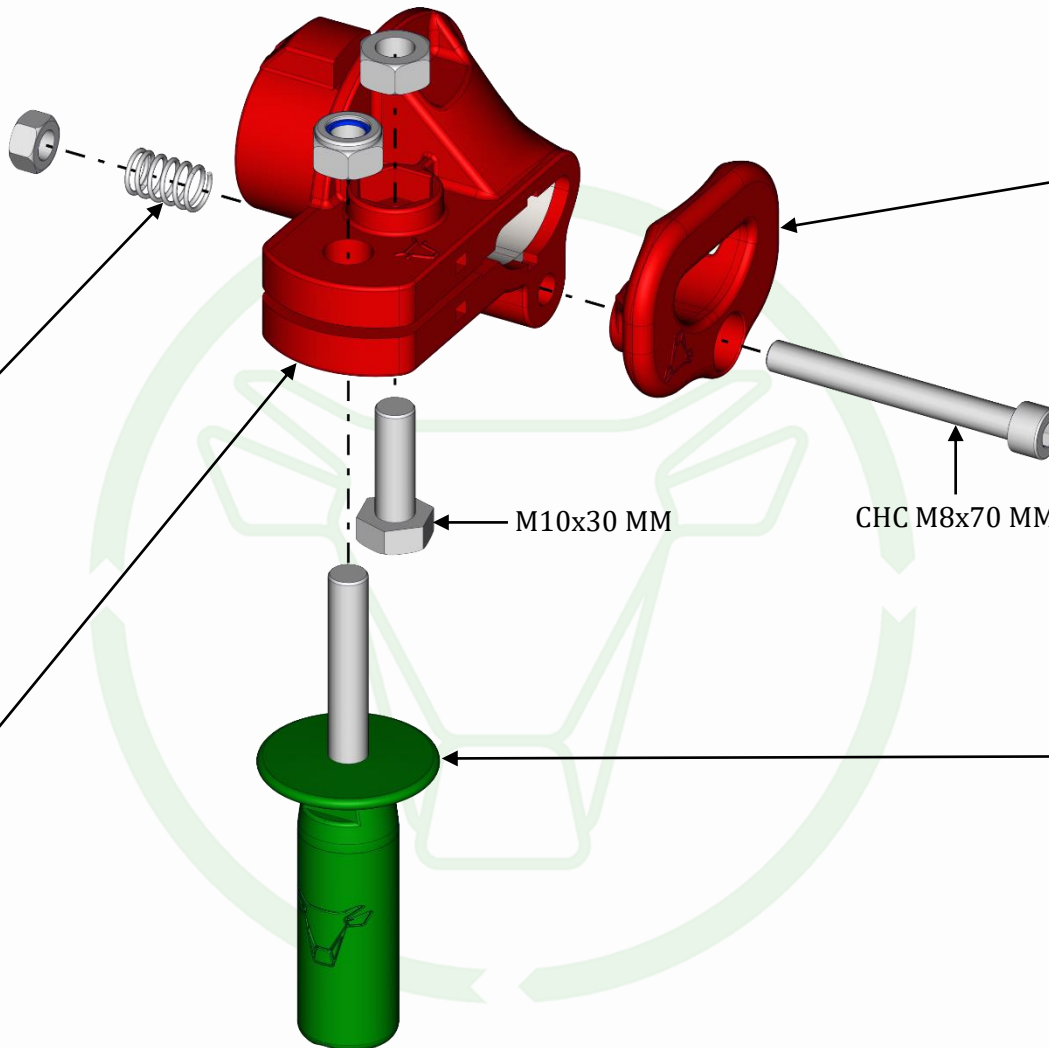

VE2515*
9819080

9819143

4900005

9819142

CHC M8x70 MM

M10x30 MM

0244970

JOURDAIN
www.jourdain-group.com

VE2515 - CONTROL LEVER SAFETY IV CALF RED

THIS DOCUMENT IS THE EXCLUSIVE PROPERTY OF JOURDAIN SAS, IT IS PROVIDED ON A CONFIDENTIAL BASIS.
IT MUST NEITHER BE COPIED, NOR DISCLOSED TO A THIRD PARTY WITHOUT OUR WRITTEN AUTORIZATION