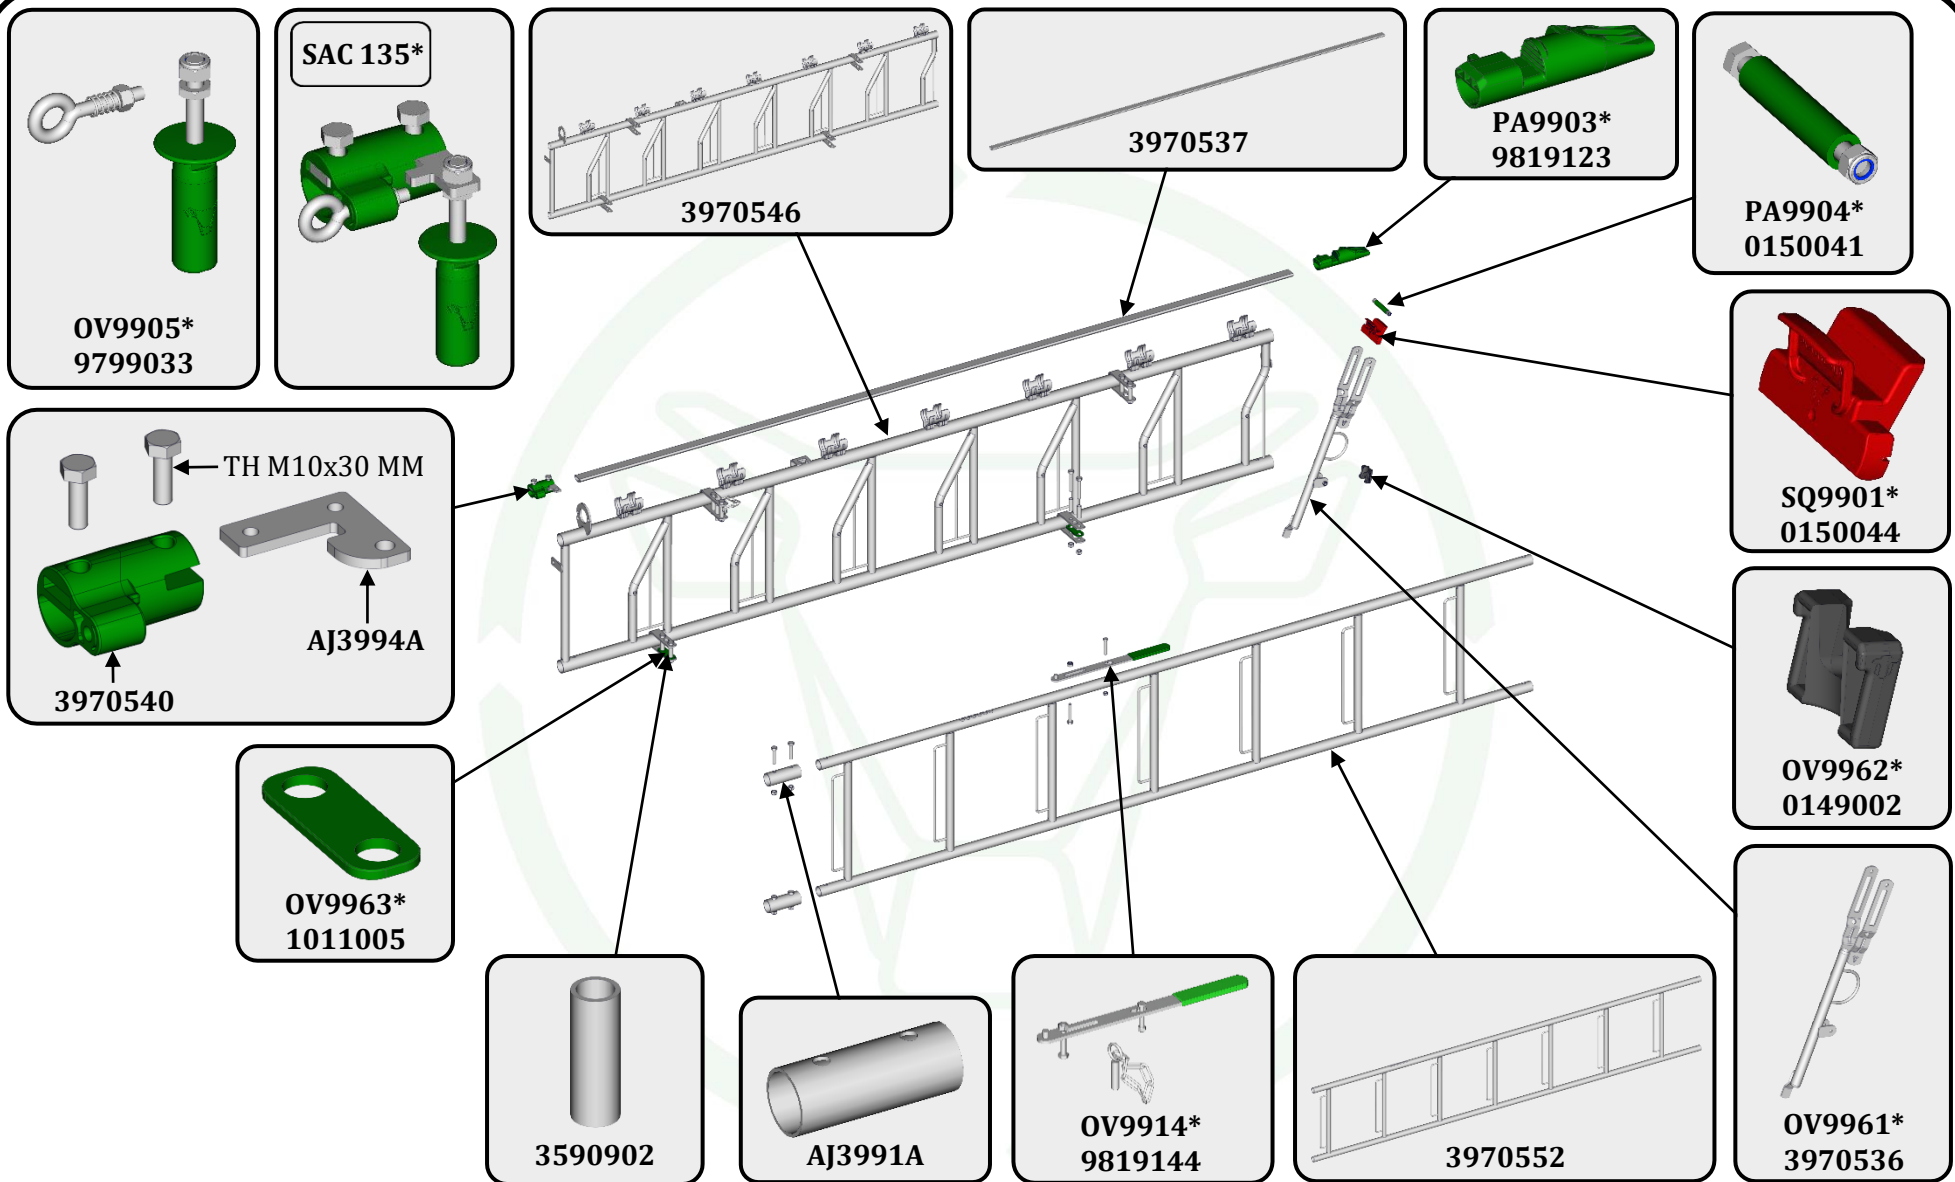

CC1025 - GOAT KID HEADLOCK 10P.-2.50M L.2.49M

FTB

THIS DOCUMENT IS THE EXCLUSIVE PROPERTY OF JOURDAIN SAS, IT IS PROVIDED ON A CONFIDENTIAL BASIS. IT MUST NEITHER BE COPIED, NOR DISCLOSED TO A THIRD PARTY WITHOUT OUR WRITTEN AUTHORISATION

18/01/2022

**OV0725 - SHEEP HEADLOCK 7P.-2.50M L.2.49M**

THIS DOCUMENT IS THE EXCLUSIVE PROPERTY OF JOURDAIN SAS, IT IS PROVIDED ON A CONFIDENTIAL BASIS. IT MUST NEITHER BE COPIED, NOR DISCLOSED TO A THIRD PARTY WITHOUT OUR WRITTEN AUTHORISATION