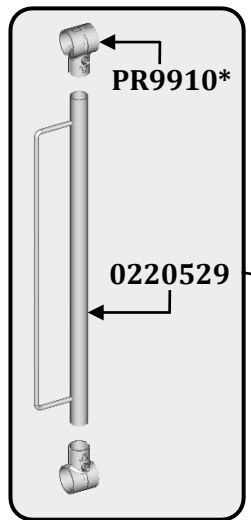

3.20M	4939016
3.80M	4939017

6/3.20M	0439049
7/3.80M	0439054

**HEADLOCK SAFETY IV EXPORT HEIFER ADJUSTABLE 1**

THIS DOCUMENT IS THE EXCLUSIVE PROPERTY OF JOURDAIN SAS, IT IS PROVIDED ON A CONFIDENTIAL BASIS. IT MUST NEITHER BE COPIED, NOR DISCLOSED TO A THIRD PARTY WITHOUT OUR WRITTEN AUTHORISATION