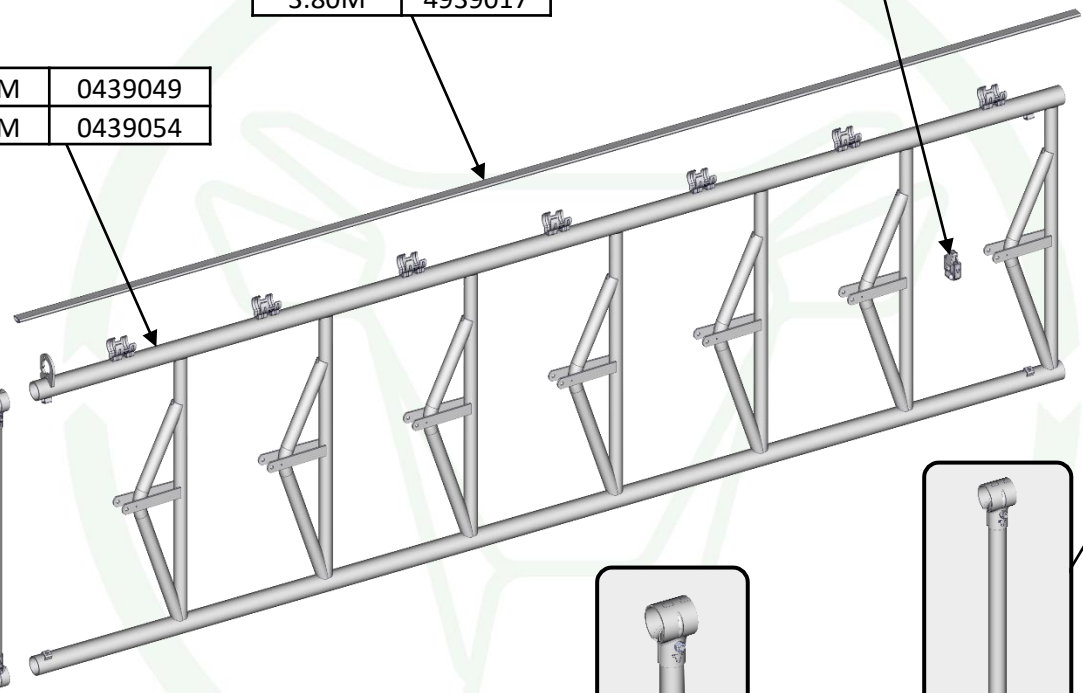

3.20M	4939016
3.80M	4939017

6/3.20M	0439049
7/3.80M	0439054

**HEADLOCK SAFETY IV EXPORT HEIFER ADJUSTABLE 1**

THIS DOCUMENT IS THE EXCLUSIVE PROPERTY OF JOURDAIN SAS, IT IS PROVIDED ON A CONFIDENTIAL BASIS. IT MUST NEITHER BE COPIED, NOR DISCLOSED TO A THIRD PARTY WITHOUT OUR WRITTEN AUTHORISATION