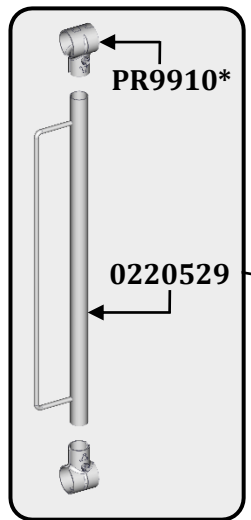

3.20M	4939016
3.80M	4939017

6/3.20M	0439049
7/3.80M	0439054

HEADLOCK SAFETY IV EXPORT HEIFER ADJUSTABLE 1

THIS DOCUMENT IS THE EXCLUSIVE PROPERTY OF JOURDAIN SAS, IT IS PROVIDED ON A CONFIDENTIAL BASIS. IT MUST NEITHER BE COPIED, NOR DISCLOSED TO A THIRD PARTY WITHOUT OUR WRITTEN AUTHORISATION