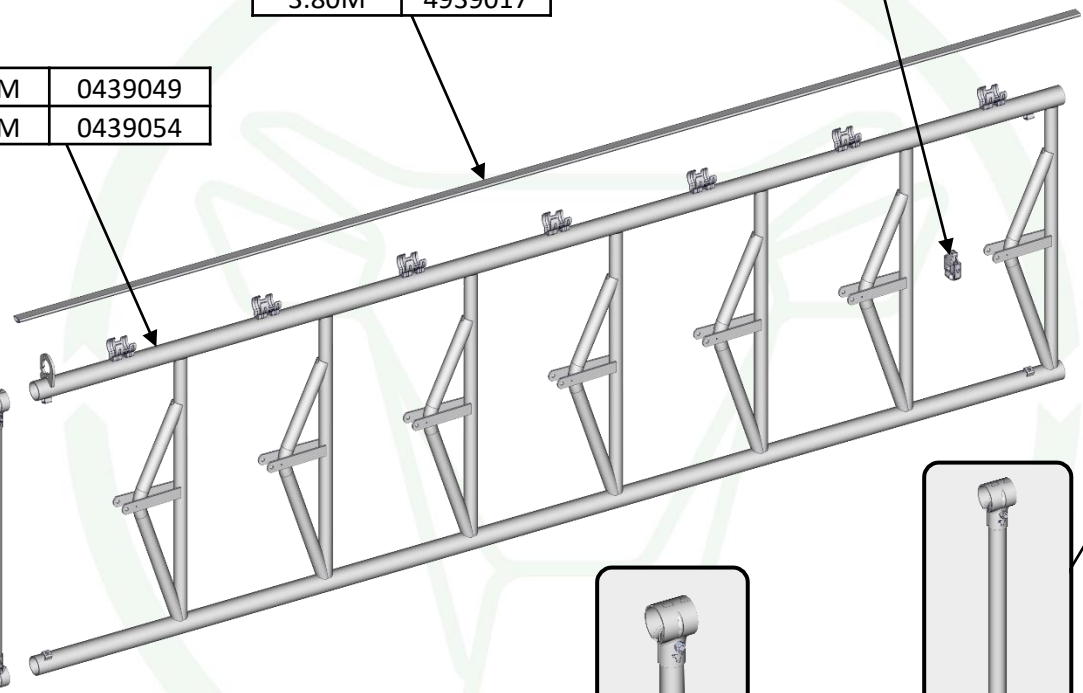

3.20M	4939016
3.80M	4939017

6/3.20M	0439049
7/3.80M	0439054

HEADLOCK SAFETY IV EXPORT HEIFER ADJUSTABLE 1

THIS DOCUMENT IS THE EXCLUSIVE PROPERTY OF JOURDAIN SAS, IT IS PROVIDED ON A CONFIDENTIAL BASIS. IT MUST NEITHER BE COPIED, NOR DISCLOSED TO A THIRD PARTY WITHOUT OUR WRITTEN AUTHORISATION