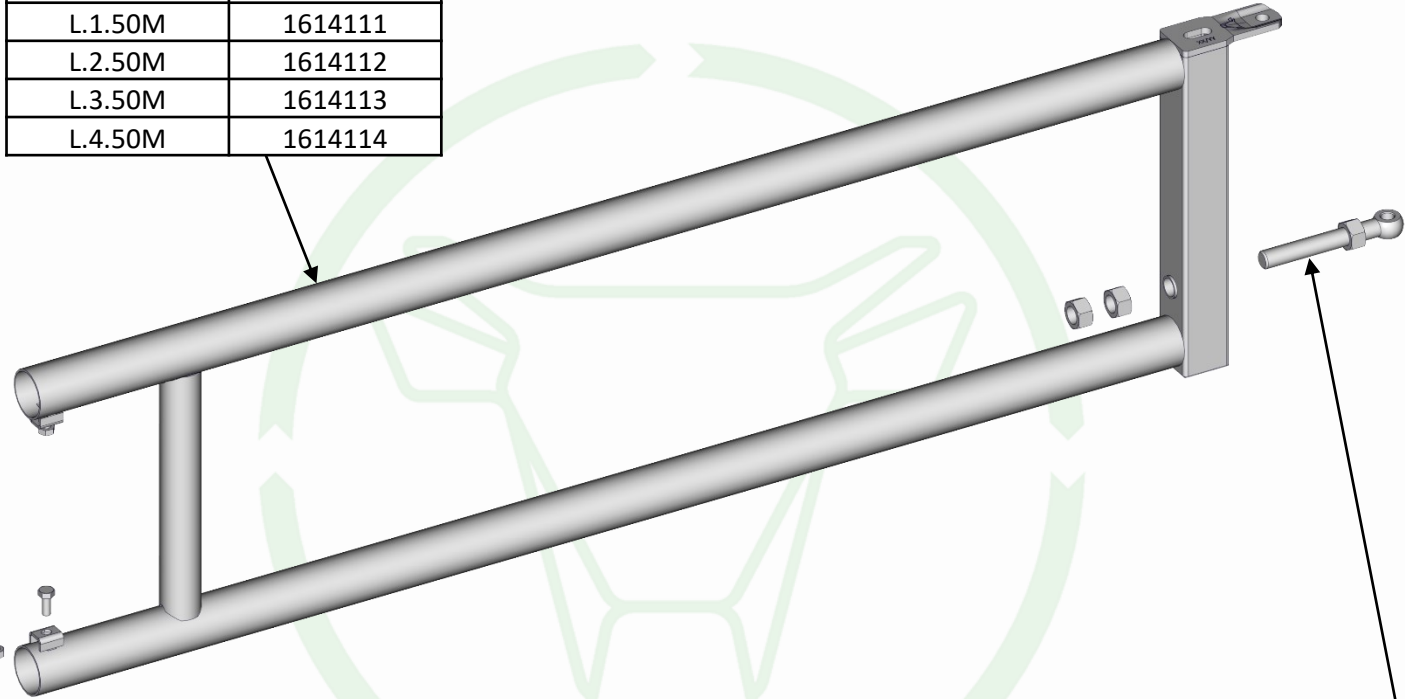

L.70CM	1614109
L.1.50M	1614111
L.2.50M	1614112
L.3.50M	1614113
L.4.50M	1614114

**SAC 171\***

 <b>JOURDAIN</b> <small>www.jourdain-group.com</small>	<b>BACK GATE EX2</b>	<b>FTB</b>
	<small>THIS DOCUMENT IS THE EXCLUSIVE PROPERTY OF JOURDAIN SAS, IT IS PROVIDED ON A CONFIDENTIAL BASIS.  IT MUST NEITHER BE COPIED, NOR DISCLOSED TO A THIRD PARTY WITHOUT OUR WRITTEN AUTORISATION</small>	