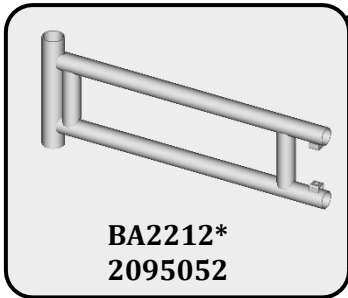

BA9901*
9819162

BA2219*
2080528

BA5007*
2092238

BA2212*
2095052

M8x40 MM

M12x120 MM

M10x25 MM

BA2218*
2080532

OPTION

BA5006*
9880143

SAC139*
9799316

BA2210*
2090944

BA2196 - DOUBLE NO RETURN GATE

THIS DOCUMENT IS THE EXCLUSIVE PROPERTY OF JOURDAIN SAS, IT IS PROVIDED ON A CONFIDENTIAL BASIS. IT MUST NEITHER BE COPIED, NOR DISCLOSED TO A THIRD PARTY WITHOUT OUR WRITTEN AUTHORISATION