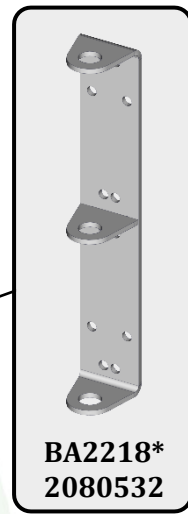

BA9901*
9819162

BA2219*
2080528

BA5007*
2092238

BA2212*
2095052

M8x40 MM

M12x120 MM

M10x25 MM

BA2218*
2080532

OPTION

BA5006*
9880143

SAC139*
9799316

BA2210*
2090944

BA2196 - DOUBLE NO RETURN GATE

THIS DOCUMENT IS THE EXCLUSIVE PROPERTY OF JOURDAIN SAS, IT IS PROVIDED ON A CONFIDENTIAL BASIS. IT MUST NEITHER BE COPIED, NOR DISCLOSED TO A THIRD PARTY WITHOUT OUR WRITTEN AUTHORISATION