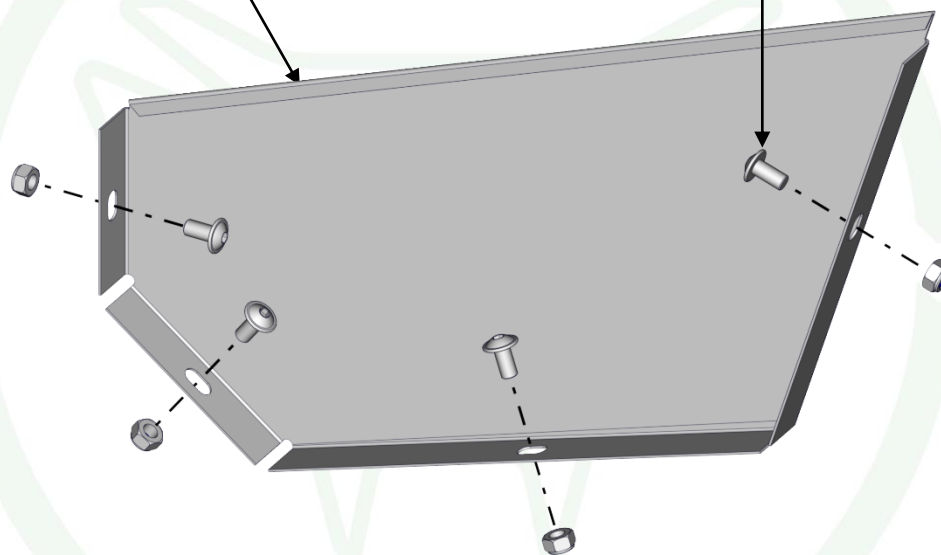

3590905

TBHC M10x20 MM

SAC 101\*

OV9924 - STEEL END SHEET FOR HIGH CAPACITY TROUGH SHEEP GOAT

FTB

THIS DOCUMENT IS THE EXCLUSIVE PROPERTY OF JOURDAIN SAS, IT IS PROVIDED ON A CONFIDENTIAL BASIS.  
IT MUST NEITHER BE COPIED, NOR DISCLOSED TO A THIRD PARTY WITHOUT OUR WRITTEN AUTHORISATION