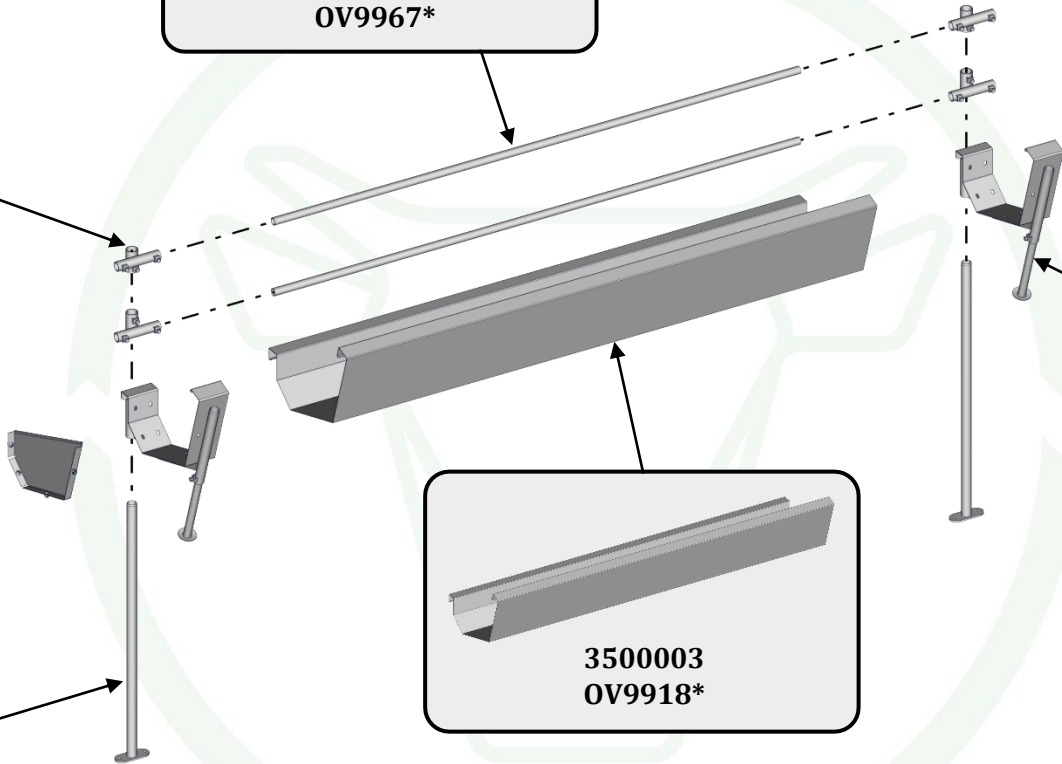

3960585
OV9948*

3500004
OV9967*

OV9924*

3960592
OV9965*

3500003
OV9918*

3960580
OV9945*

2x SAC 101*

OV3515 - SHEEP SELF-SERVICE STARTING ELEMENT WITH POST D.42MM