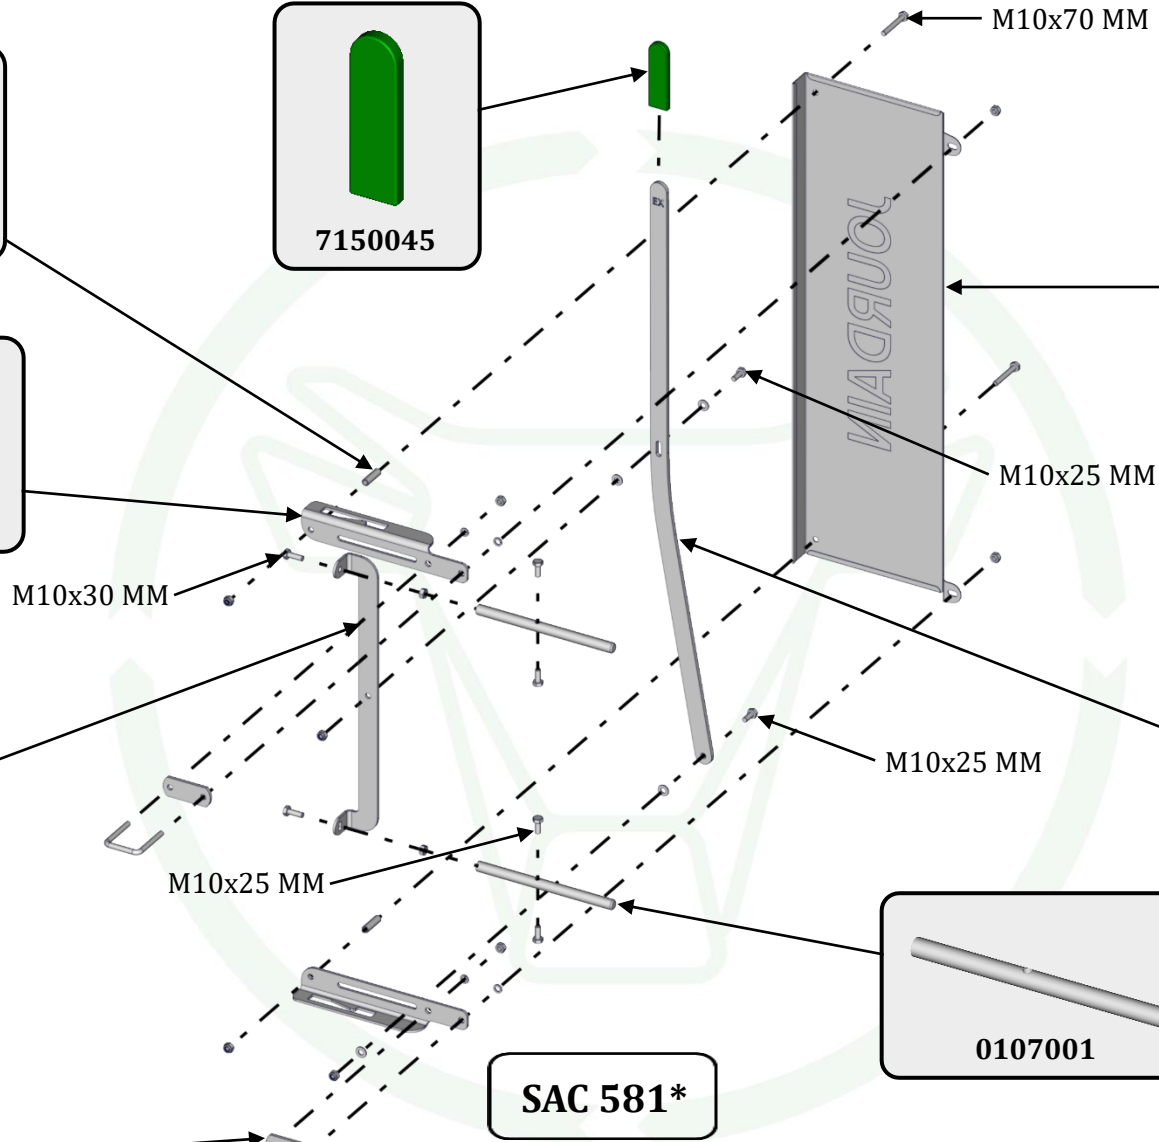

0248862

7150045

0248856

0248854

0248860

0248868

0248858

0107001

SAC 581\*

**BA5015 - DOUBLE AUTOLOCK EX5 LEVER**

THIS DOCUMENT IS THE EXCLUSIVE PROPERTY OF JOURDAIN SAS, IT IS PROVIDED ON A CONFIDENTIAL BASIS. IT MUST NEITHER BE COPIED, NOR DISCLOSED TO A THIRD PARTY WITHOUT OUR WRITTEN AUTHORISATION